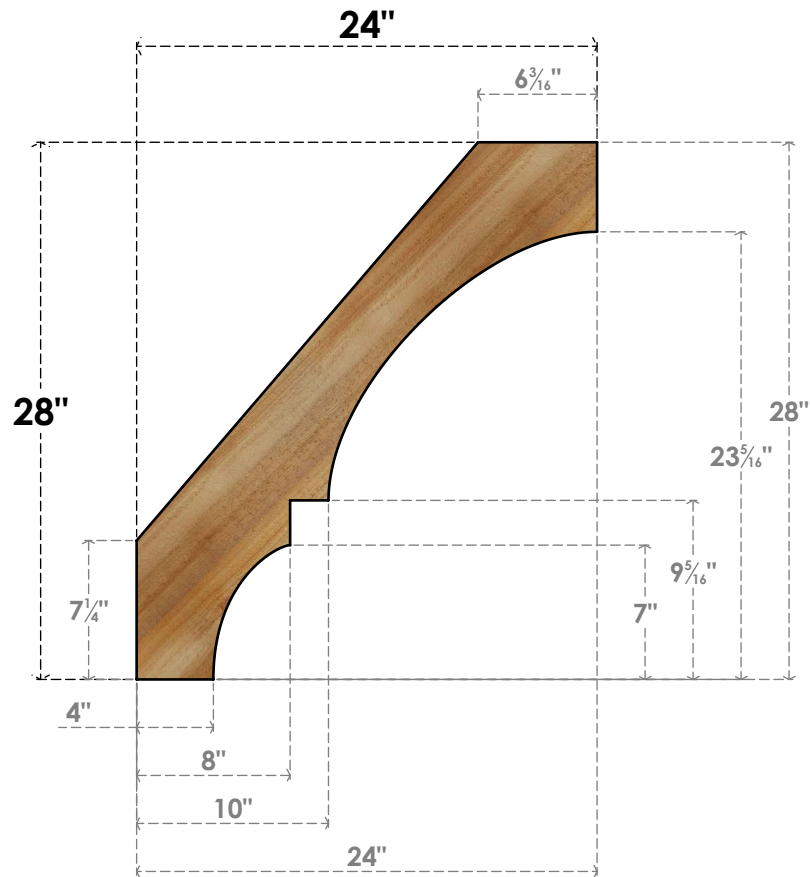

BRC04X24X28BOA00RWR

4"W X 24"D X 28"H BALBOA ROUGH SAWN BRACE, WESTERN RED CEDAR

SIDE

FRONT

EKENA MILLWORK
 2300 WEST MAIN ST.
 CLARKSVILLE, TX 75426
 TOLL FREE: 866-607-0453
 WWW.EKENAMILLWORK.COM

NOTES

1. INSTALLATION TO BE COMPLETED IN ACCORDANCE WITH MANUFACTURER'S SPECIFICATIONS.
2. DRAWING MAY NOT BE TO SCALE
3. THIS DRAWING IS INTENDED FOR DESIGN AND PLANNING PURPOSES ONLY.
4. ALL INFORMATION CONTAINED HEREIN WAS CURRENT AT THE TIME OF DEVELOPMENT BUT MUST BE REVIEWED AND APPROVED BY THE PRODUCT MANUFACTURER TO BE CONSIDERED ACCURATE.
5. PRODUCTS ARE NOT KILN DRIED. THIS ITEM IS UNIQUE AND WILL CONTAIN THE NATURAL VARIATIONS THAT THE WOOD SPECIES OFFERS. THIS MAY RESULT IN VARIATIONS UP TO 1/4"