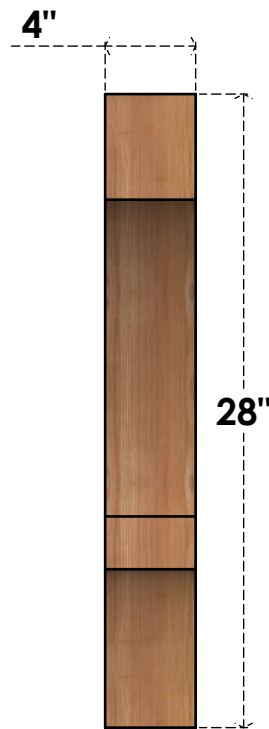

BRC04X24X28BOA00RWR

4"W X 24"D X 28"H BALBOA ROUGH SAWN BRACE, WESTERN RED CEDAR

SIDE

FRONT

EKENA MILLWORK
 2300 WEST MAIN ST.
 CLARKSVILLE, TX 75426
 TOLL FREE: 866-607-0453
 WWW.EKENAMILLWORK.COM

NOTES

1. INSTALLATION TO BE COMPLETED IN ACCORDANCE WITH MANUFACTURER'S SPECIFICATIONS.
2. DRAWING MAY NOT BE TO SCALE
3. THIS DRAWING IS INTENDED FOR DESIGN AND PLANNING PURPOSES ONLY.
4. ALL INFORMATION CONTAINED HEREIN WAS CURRENT AT THE TIME OF DEVELOPMENT BUT MUST BE REVIEWED AND APPROVED BY THE PRODUCT MANUFACTURER TO BE CONSIDERED ACCURATE.
5. PRODUCTS ARE NOT KILN DRIED. THIS ITEM IS UNIQUE AND WILL CONTAIN THE NATURAL VARIATIONS THAT THE WOOD SPECIES OFFERS. THIS MAY RESULT IN VARIATIONS UP TO 1/4"