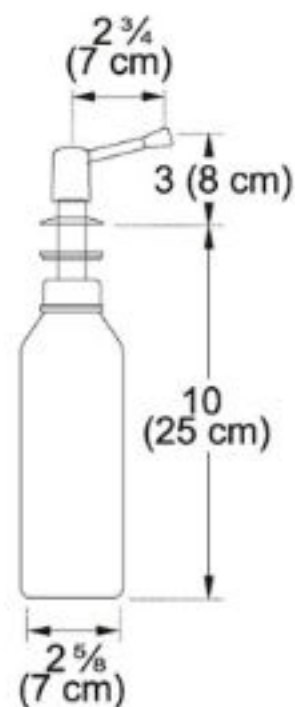

# SPECIFICATION SHEET

PRODUCT FAMILY: Kitchen solutions FINISH: Polished Nickel SERIES: SOAP DISPENSER MODEL: 902-PN

## Product Information

|                |              |
|----------------|--------------|
| FUN#           | 119.0080.613 |
| US Part Number | 902-PN       |
| Diameter       | 2 5/8"       |