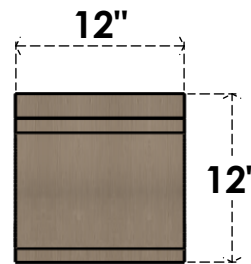

ITEM NUMBER: CORU12X24X12LGYRCPR

12"W X 24"D X 12"H SERIES 3 WIDE LEGACY ROUGH CEDAR TIMBERTHANE
FAUX WOOD CORBEL, PRIMED

SIDE PROFILE

FRONT PROFILE

ISOMETRIC

EKENA MILLWORK
2300 WEST MAIN ST.
CLARKSVILLE, TX 75426
TOLL FREE: 866-607-0453
WWW.EKENAMILLWORK.COM

NOTES

1. INSTALLATION TO BE COMPLETED IN ACCORDANCE WITH MANUFACTURER'S SPECIFICATIONS.
2. DRAWING MAY NOT BE TO SCALE
3. THIS DRAWING IS INTENDED FOR DESIGN AND PLANNING PURPOSES ONLY.
4. ALL INFORMATION CONTAINED HEREIN WAS CURRENT AT THE TIME OF DEVELOPMENT BUT MUST BE REVIEWED AND APPROVED BY THE PRODUCT MANUFACTURER TO BE CONSIDERED ACCURATE.
5. TIMBERTHANE ARCHITECTURAL PRODUCTS ARE MADE FROM HIGH DENSITY URETHANE AND COME FACTORY PRIMED