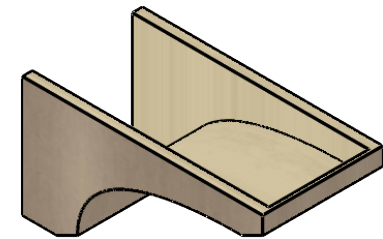

ITEM NUMBER: CORU12X24X12LGYRCPR

12"W X 24"D X 12"H SERIES 3 WIDE LEGACY ROUGH CEDAR TIMBERTHANE
FAUX WOOD CORBEL, PRIMED

SIDE PROFILE

FRONT PROFILE

ISOMETRIC

EKENA MILLWORK
2300 WEST MAIN ST.
CLARKSVILLE, TX 75426
TOLL FREE: 866-607-0453
WWW.EKENAMILLWORK.COM