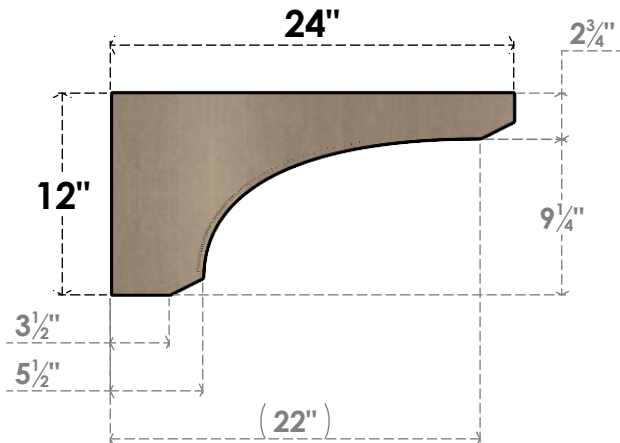

ITEM NUMBER: CORU12X24X12LGYRCPR

12"W X 24"D X 12"H SERIES 3 WIDE LEGACY ROUGH CEDAR TIMBERTHANE
FAUX WOOD CORBEL, PRIMED

SIDE PROFILE

FRONT PROFILE

ISOMETRIC

EKENA MILLWORK
2300 WEST MAIN ST.
CLARKSVILLE, TX 75426
TOLL FREE: 866-607-0453
WWW.EKENAMILLWORK.COM

NOTES

1. INSTALLATION TO BE COMPLETED IN ACCORDANCE WITH MANUFACTURER'S SPECIFICATIONS.
2. DRAWING MAY NOT BE TO SCALE
3. THIS DRAWING IS INTENDED FOR DESIGN AND PLANNING PURPOSES ONLY.
4. ALL INFORMATION CONTAINED HEREIN WAS CURRENT AT THE TIME OF DEVELOPMENT BUT MUST BE REVIEWED AND APPROVED BY THE PRODUCT MANUFACTURER TO BE CONSIDERED ACCURATE.
5. TIMBERTHANE ARCHITECTURAL PRODUCTS ARE MADE FROM HIGH DENSITY URETHANE AND COME FACTORY PRIMED