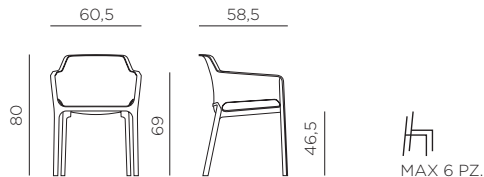

IT Poltrona monoblocco. Materiale: polipropilene fiberglass trattato anti-UV e colorato in massa. Impilabile. Finitura opaca. Dotata di piedini antiscivolo. Cuscino disponibile su ordinazione. Istruzioni d'uso: posizionare in modo stabile su un suolo piano. Pulire con detergenti non aggressivi e sciacquare con acqua. Tipo di utilizzo: showroom - sale pubbliche - bar - caffetterie - ristoranti - mense - banche - sale riunioni. Prodotto in Italia. Resina riciclabile. Prodotto a norma UNI EN 581/1/2 - UNI EN 16139. Movimentare con carrello portasedie o sollevare la pila per i braccioli/sedie.

IMPORTANTE, CONSERVARE PER FUTURI RIFERIMENTI: LEGGERE ATTENTAMENTE

EN Monobloc armchair. Material: uniformly colored fiberglass polypropylene resins with UV additives. Stackable. Matt finish. With non-slip feet. Cushion available to order. Instructions for use: place on a flat level area. Wash with mild soap and rinse with water. Typical uses: showrooms - public halls - bars - cafeterias - restaurants - canteens - banks - conference rooms. Made in Italy. Recyclable resin. Product conforms to UNI EN 581/1/2 - UNI EN 16139. Move the chairs with trolley, or lift the chairs from the armrests or seat.

IMPORTANT, RETAIN FOR FUTURE REFERENCE: READ CAREFULLY

FR Fauteuil monobloc. Matériau: polypropylène fiberglass traité anti-UV et coloré dans la masse. Empilable. Effet mat. Avec patins anti-dérapants. Coussin disponible sur commande. Instructions d'utilisation: positionner de manière stable sur un sol plan. Nettoyer le produit avec détergent non agressif et rincer avec de l'eau. Type d'utilisation: showroom - espaces publics - bars - cafés - restaurants - cafétérias - banques - salles de réunion. Fabriqué en Italie. Résine recyclable. Produit conforme à la norme UNI EN 581/1/2 - UNI EN 16139. Déplacer les chaises avec un chariot porte-chaises ou les soulever par les accoudoirs ou le siège.

IMPORTANT-À CONSERVER POUR DE FUTURS BESOINS DE RÉFÉRENCE: À LIRE SOIGNEUSEMENT

DE Monoblock Sessel. Material: UV-beständigem fiberglass-Polypropylen, voll durchgefärbt. Stapelbarer. Matt-Effekt. Mit rutschfesten Fußkappen. Kissen mit Auftrag verfügbar. Gebrauchseinführung: Einsatz auf ebenem Untergrund. Reinigung mit neutralem Reinigungsmittel und mit Wasser nachspülen. Der Stuhl ist geeignet für:

Ausstellungsräume - öffentliche Bereiche - Bars - Cafés - Restaurants - Kantinen - Banken - Konferenzräume. Hergestellt in Italien. Recyclebarer Kunststoff. Produkt entspricht der norm UNI EN 581/1/2 - UNI EN 16139. Die Stühle mit einem Stuhlkarren transportieren, oder heben Sie den Stapel an den Armlehnen oder dem Sitz an.

WICHTIG BITTE AUFMERKSAM DURCHLESEN UND GUT AUFBEWAHREN