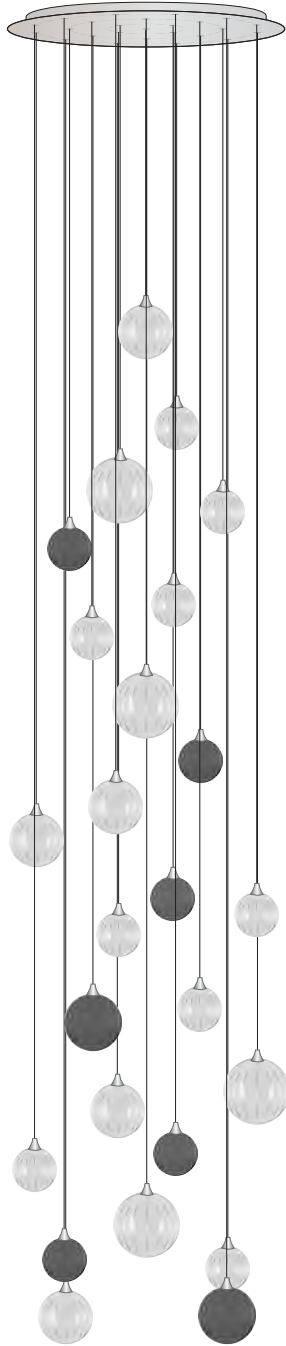

GALILEE *Lighting*

VINE

25 LIGHTS
144" Height

Specs

26" Round Canopy

26" inches D.

PENDANT QTY	SIZE	COLOR
14	4"	Clear
7	5"	Clear
4	6"	Clear

Bulbs

LED - G9 - Dimmable

GALILEE *Lighting*

VINE

25 LIGHTS
120" Height

Specs

26" Round Canopy

26" inches

PENDANT QTY	SIZE	COLOR
14	4"	Clear
7	5"	Clear
4	6"	Clear

Specs

26" Round Canopy

26" inches

PENDANT QTY	SIZE	COLOR
14	4"	9 Clear 5 Grey
7	5"	5 Clear 2 Grey
4	6"	Clear

120" inches

26" inches

Bulbs

LED - G9 - Dimmable

GALILEE *Lighting*

VINE

25 LIGHTS
96" Height

Specs

26" Round Canopy

26" inches

20" inches

96" inches