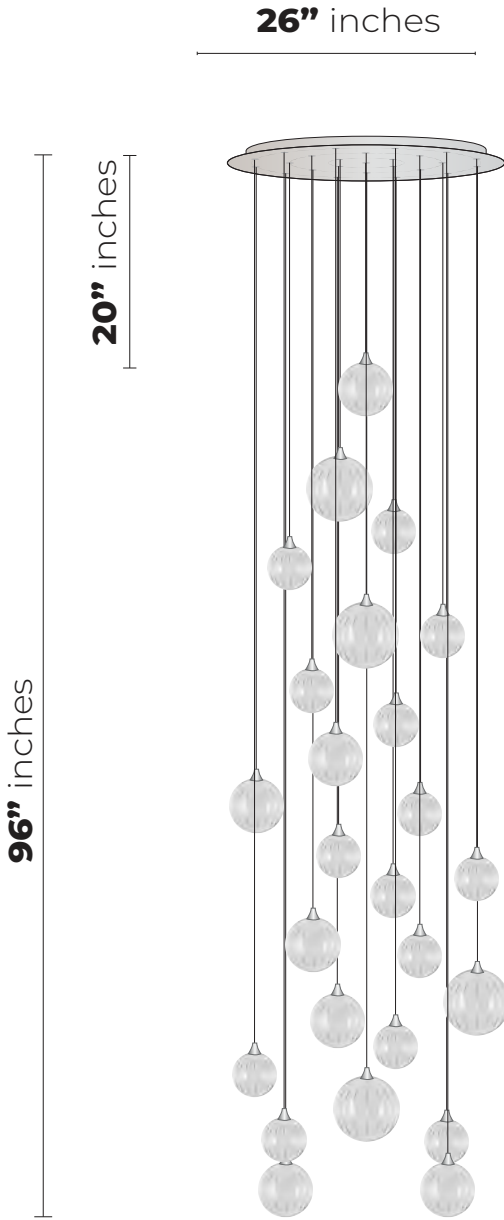

GALILEE

Lighting

VINE

25 LIGHTS
96" Height

Specs

26" Round Canopy

PENDANT QTY	SIZE	COLOR
14	4"	Clear
7	5"	Clear
4	6"	Clear