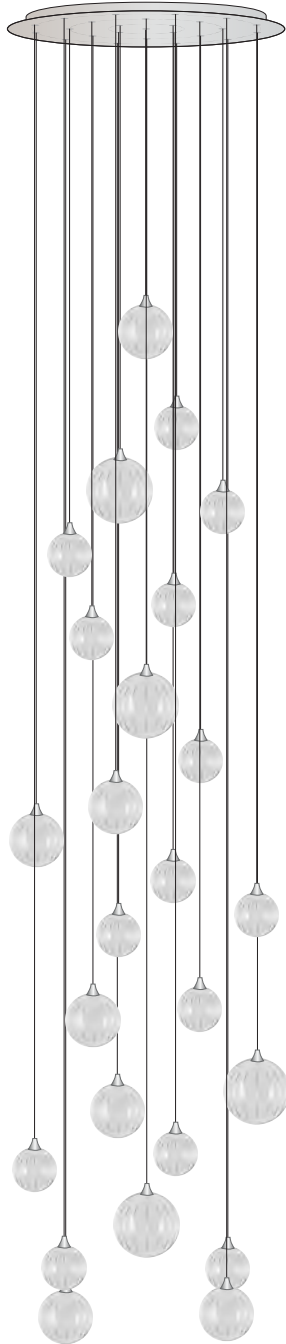

GALILEE *Lighting*

VINE

25 LIGHTS
144" Height

Specs

26" Round Canopy

26" inches D.

PENDANT QTY	SIZE	COLOR
14	4"	Clear
7	5"	Clear
4	6"	Clear

Bulbs

LED - G9 - Dimmable

GALILEE *Lighting*

VINE

25 LIGHTS
120" Height

Specs

26" Round Canopy

26" inches

PENDANT QTY	SIZE	COLOR
14	4"	Clear
7	5"	Clear
4	6"	Clear

120" inches

26" inches

Bulbs
LED - G9 - Dimmable

GALILEE

Lighting

VINE

25 LIGHTS
96" Height

Specs

26" Round Canopy

PENDANT QTY	SIZE	COLOR
14	4"	Clear
7	5"	Clear
4	6"	Clear

Bulbs
LED - G9 - Dimmable

GALILEE

Lighting

VINE

25 LIGHTS
144" Height

Specs