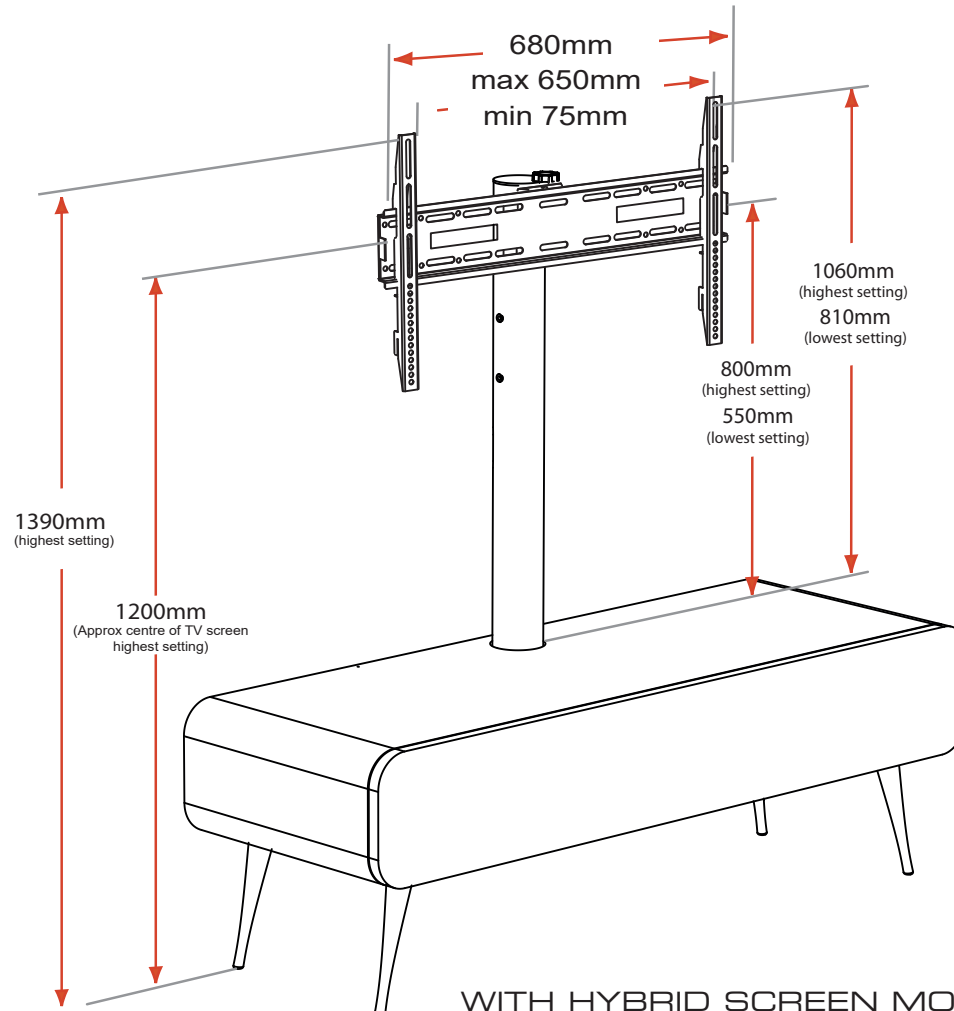

# MIRA 1200 HYBRID - Product Dimensions

WITH HYBRID SCREEN MOUNTING SYSTEM

**MDA**  
**DESIGNS**  
BRINGING DESIGN TO LIFE