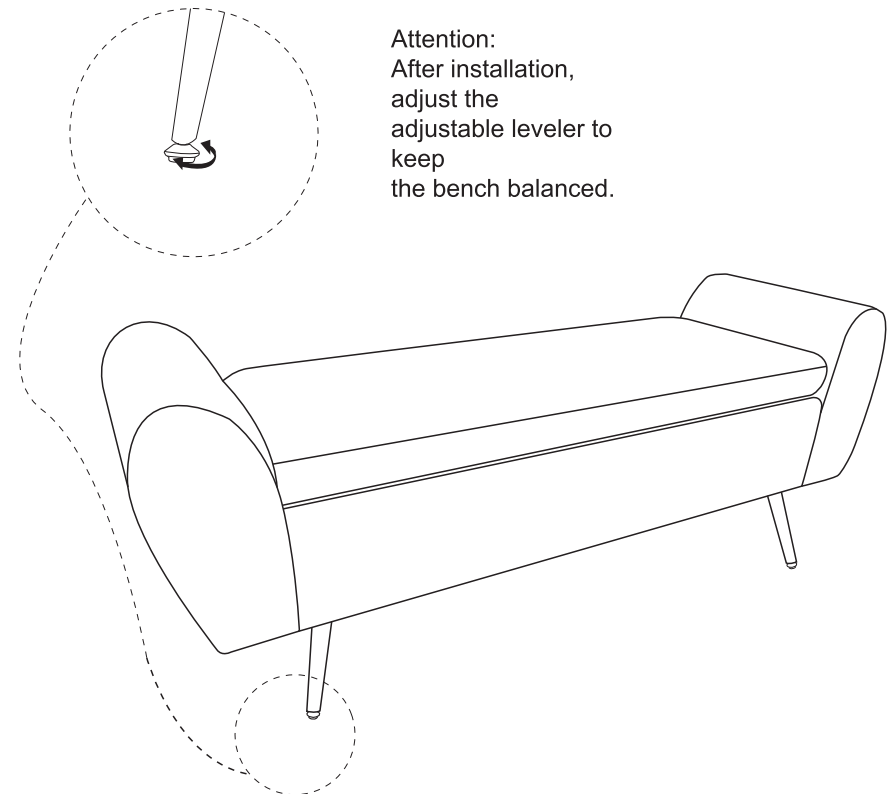

PARTS LIST

Ax	1	Bx	4	Cx	2
					
Set frame		Legs		Armrests	

HARDWARE LIST

1x	12	2x	8	3x	8	4x	8	5x	1
									
Bolt M6*18mm		Bolt M6*65mm		Spring Washer		Flat Washer M6		Allen key	

SPARE

1x	1	2x	1	3x	1	4x	1		
									
Bolt M6*18mm		Bolt M6*65mm		Spring Washer		Flat Washer M6			

Be sure to check all packing material carefully for small parts, which may have come loose inside the carton during shipment.

ASSEMBLY INSTRUCTION

STEP 1

2		x 8
5		x 1
3		x 8
4		x 8

STEP 2

1		x12
5		x 1

STEP 3

Attention:
After installation,
adjust the
adjustable leveler to
keep
the bench balanced.