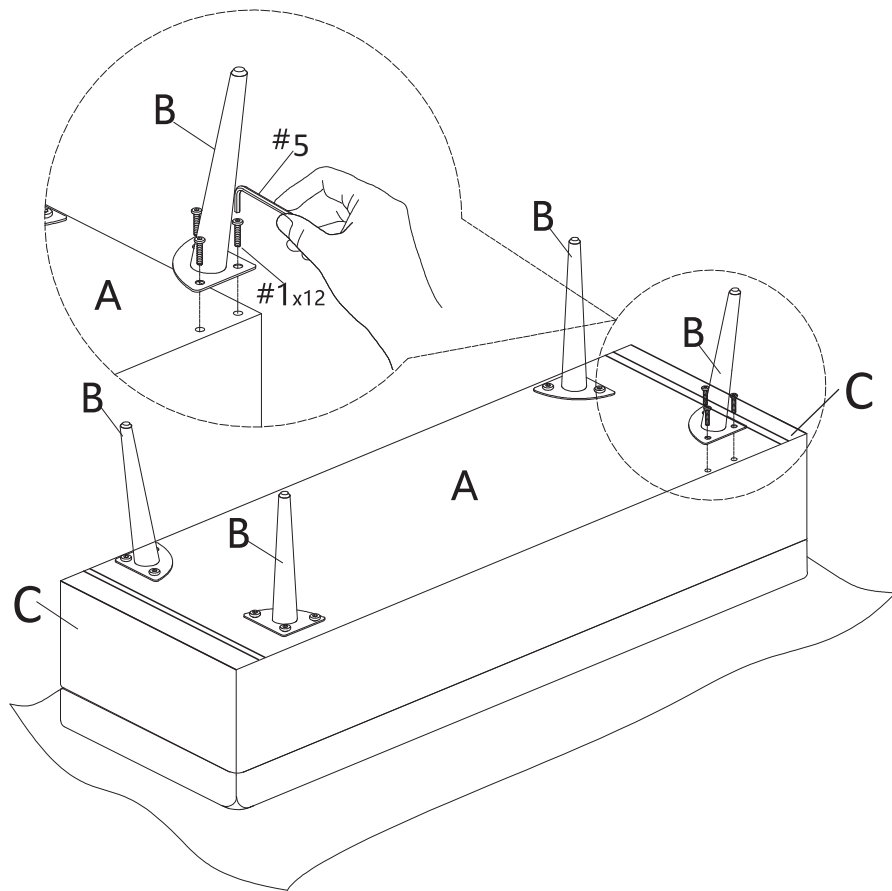

PARTS LIST

Ax	1	Bx	4	Cx	2
					
Set frame		Legs		Armrests	

HARDWARE LIST

1x	12	2x	8	3x	8	4x	8	5x	1
									
Bolt M6*18mm		Bolt M6*65mm		Spring Washer		Flat Washer M6		Allen key	

SPARE

1x	1	2x	1	3x	1	4x	1		
									
Bolt M6*18mm		Bolt M6*65mm		Spring Washer		Flat Washer M6			

Be sure to check all packing material carefully for small parts, which may have come loose inside the carton during shipment.

ASSEMBLY INSTRUCTION

STEP 1

2		x 8
5		x 1
3		x 8
4		x 8

STEP 2

1		x12
5		x 1

STEP 3

Attention:
After installation,
adjust the
adjustable leveler to
keep
the bench balanced.