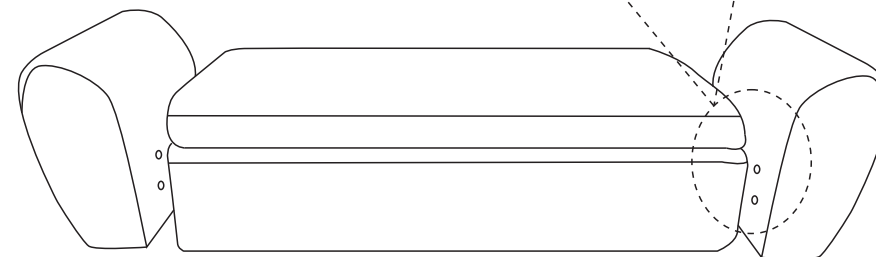

PARTS LIST

Ax	1	Bx	4	Cx	2
					
Set frame		Legs		Armrests	

HARDWARE LIST

1x	12	2x	8	3x	8	4x	8	5x	1
									
Bolt M6*18mm		Bolt M6*65mm		Spring Washer		Flat Washer M6		Allen key	

SPARE

1x	1	2x	1	3x	1	4x	1		
									
Bolt M6*18mm		Bolt M6*65mm		Spring Washer		Flat Washer M6			

Be sure to check all packing material carefully for small parts, which may have come loose inside the carton during shipment.

ASSEMBLY INSTRUCTION

STEP 1

2		x 8
5		x 1
3		x 8
4		x 8

STEP 2

1		x12
5		x 1

STEP 3