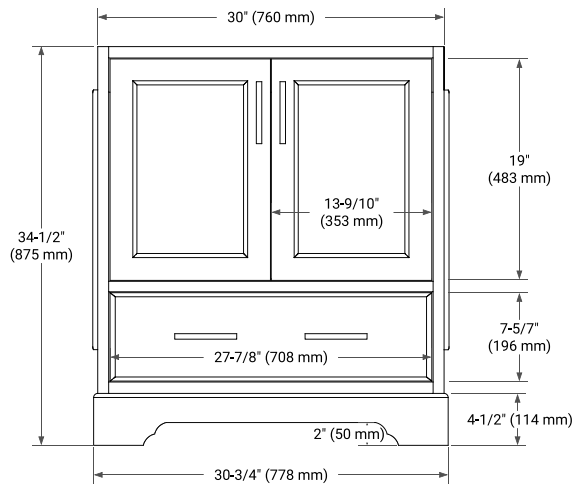

30" SINGLE SINK BASE CABINET

BASE CABINET DIMENSIONS

30" W x 21.5" D x 34.5" H

FEATURES

- Solid wood frame & plywood panels
- Dovetail drawers and joints
- Soft closing doors & drawers

HARDWARE FINISHES*

Brushed Nickel   Satin Brass   Matte Black   Polished Chrome

*Hardware comes preinstalled with the illustrated option. Other finishes are available on our online store if you prefer a different one.

AVAILABLE COLORS

White   Grey   Midnight Blue

FRONT VIEW

SIDE VIEW

PLAN VIEW