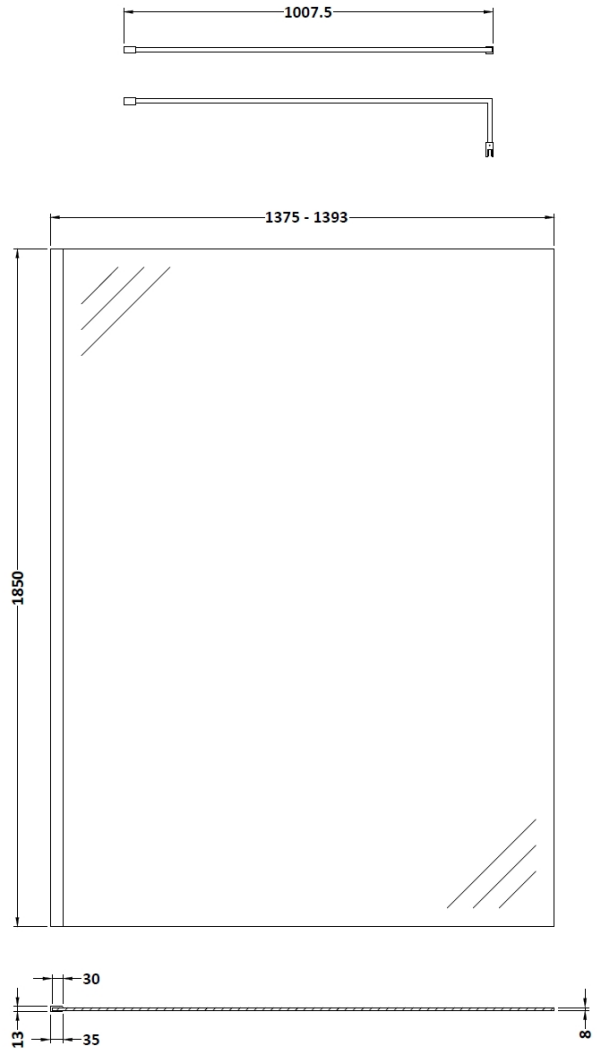

CUSTOMER DATA SHEET - ENCLOSURES

DESCRIPTION: Wetroom Screen 1400 X 1850 X 8mm

PRODUCT DIMENSIONS

Height (mm)	Width (mm)	Depth (mm)	Nett Wgt Kg
1850	1400	14	59.5

PACKAGING DIMENSIONS

Height (mm)	Width (mm)	Length (mm)	Gross Wgt Kg
60	1450	1920	59.5

PACKAGING DATA

Box Colour	Brown Cardboard Box - Printed		
Box Qty	1	Label Colour	Not Applicable
Label Size	100 x 50	Label Qty	0

OUTER BOX DIMENSIONS (If Applicable)

Height (mm)	Width (mm)	Depth (mm)	Length (mm)	Gross Wgt Kg

PRODUCT DETAILS

Country of Origin	China	CE Approval	Yes
Fitting Instruction	Yes	Profile Finish	Polished Chrome
Profile Material	Aluminium	Entry Width (mm)	N/A
Adjustments (mm)	1375mm - 1393mm	Swing Out Dim (mm)	N/A
Swing In Dim (mm)	N/A	Glass Thickness (mm)	8
Radius (mm)	Not Applicable	Easy Clean	No
Easy Fit	No	Handle Material	Not Applicable
Handle Style	Not Applicable	Wheel Type	Not Applicable
Enclosure Design	Frameless	Extras	None
Support Bar Inc'	Support Bar Included		