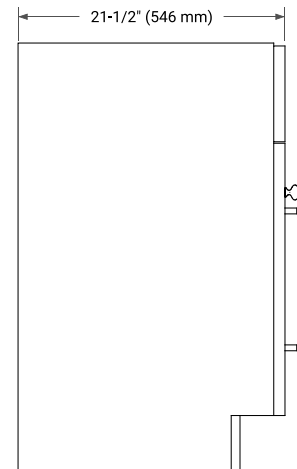

48" SINGLE SINK BASE CABINET

BASE CABINET DIMENSIONS

48" W x 21.5" D x 34.5" H

FEATURES

- Solid wood frame & plywood panels
- Dovetail drawers and joints
- Soft closing doors & drawers

HARDWARE FINISHES*

Brushed Nickel Satin Brass Matte Black Polished Chrome

PLAN VIEW