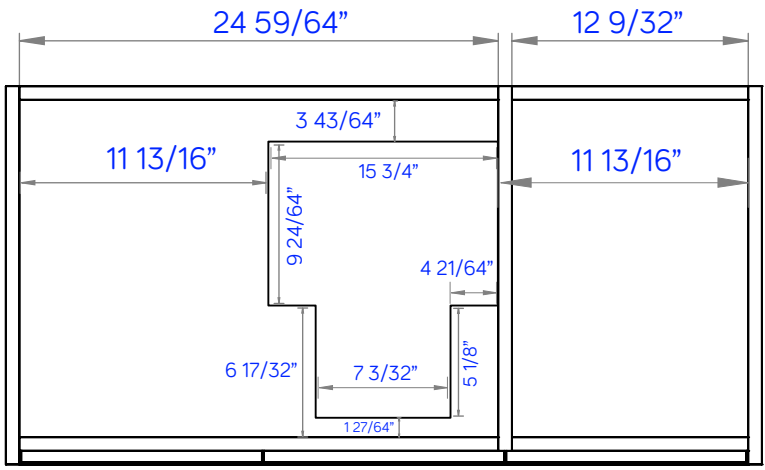

FRONT VIEW

SIDE VIEW

TOP VIEW

HIRA 40"