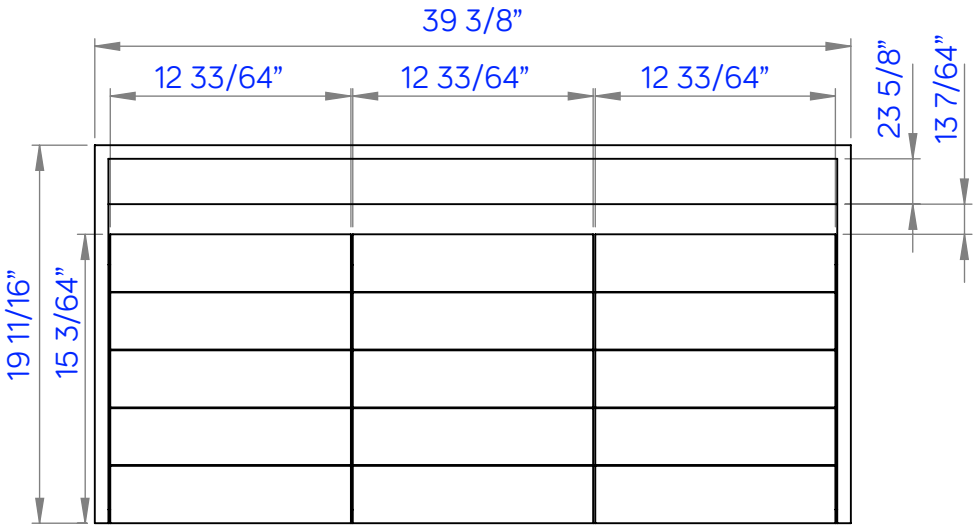

FRONT VIEW

SIDE VIEW

TOP VIEW

HIRA 40"