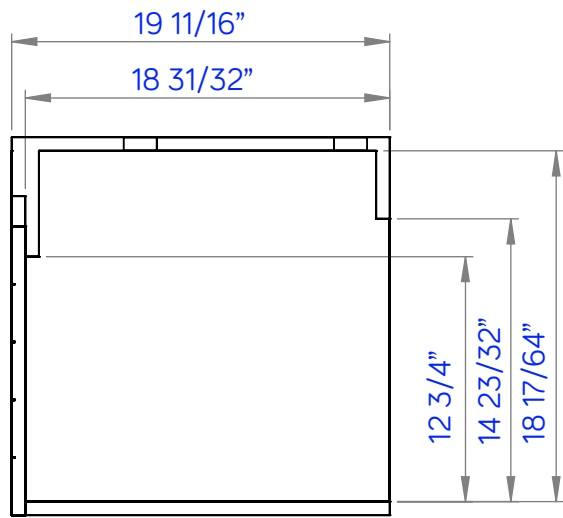

FRONT VIEW

SIDE VIEW

TOP VIEW

HIRA 40"