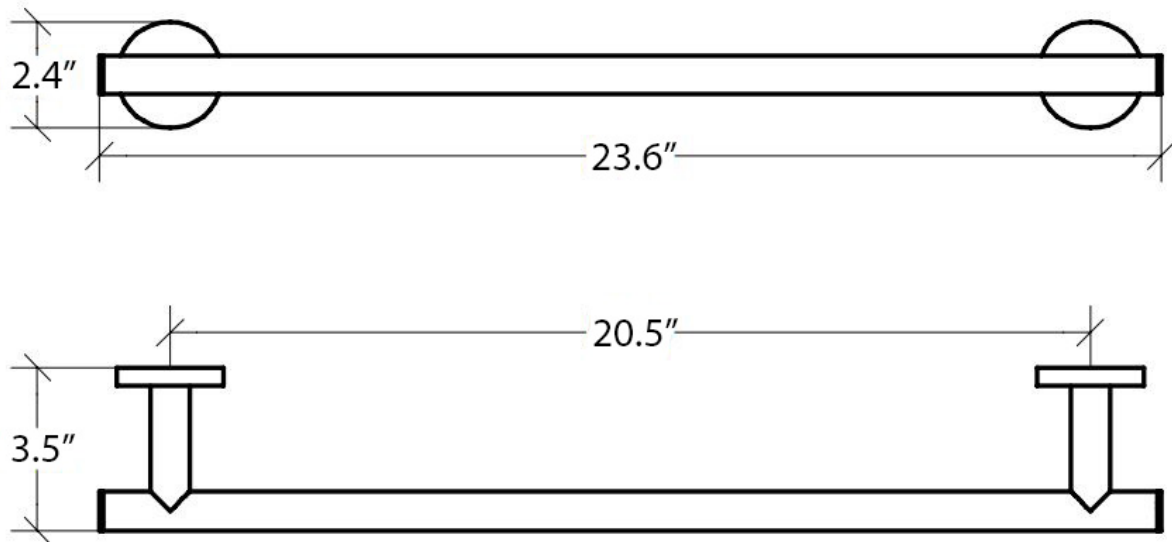

Napie 53116

Features

- Double Towel Rail
- Polished Chrome Finish
- Solid Brass Base
- Premium Metal Construction for Durability and Reliability
- Screw Installation or Easy Glue (Self-Adhesive) Installation (No Drilling Required)
- Installation Hardware Included
- Designer Collection
- Italian Design

SKU# | Option:

- Napie 53116 | Polished Chrome

Finishes:

Polished Chrome

* WS Bath Collections reserves the right to revise dimensions or information on this sheet without notice

Collection Napie	Model Napie 53116	Dimensions Metric <i>1 inch = 2.54 cm</i> <i>1 inch = 25.4 mm</i>	 1051 Lea Drive - Collegeville, PA 19426 Tel. 215 513 9400 - Fax 610 831 0215 www.ws bathcollections.com - info@ws bathcollections.com
----------------------------	-------------------------------	--	---

Product Specs Sheets

Collection
Napie

Model |
Napie 53116

Dimensions Metric
1 inch = 2.54 cm
1 inch = 25.4 mm

WS[®]
BATH
COLLECTIONS

1051 Lea Drive - Collegeville, PA 19426
Tel. 215 513 9400 - Fax 610 831 0215
www.ws bathcollections.com - info@ws bathcollections.com