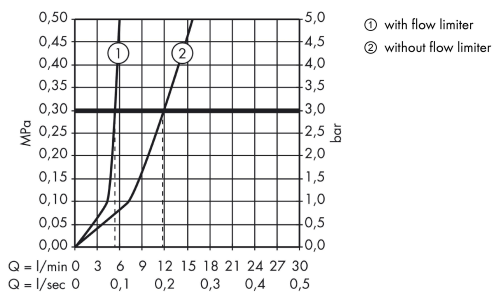

AXOR Starck Classic
Single lever basin mixer 70 with pop-up waste set
 Surfaces: **Chrome** Article Number: **10010000**

product features

- consists of: single lever basin mixer, waste set
- ComfortZone 70
- projection: 106 mm
- spray type: normal spray
- maximum flow rate at 3 bar: 5 l/min
- joystick ceramic cartridge
- suitable for continuous flow water heaters
- pop-up waste set G 1¼
- connection type: G ¾ connections
- connection dimension: DN15

Technology

Product image

Scale drawing

AXOR Starck Classic
Single lever basin mixer 70 with pop-up waste set
 Surfaces: **Chrome** Article Number: **10010000**

Flowchart

AXOR Starck Classic
Single lever basin mixer 70 with pop-up waste set
 Surfaces: **Chrome** Article Number: **10010000**