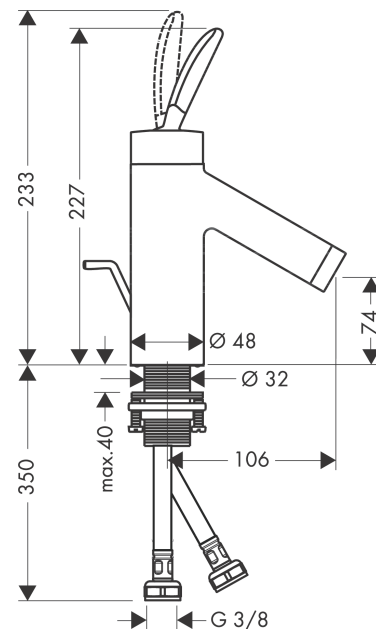

AXOR Starck Classic
Single lever basin mixer 70 with pop-up waste set
 Surfaces: **Chrome** Article Number: **10010000**

product features

- consists of: single lever basin mixer, waste set
- ComfortZone 70
- projection: 106 mm
- spray type: normal spray
- maximum flow rate at 3 bar: 5 l/min
- joystick ceramic cartridge
- suitable for continuous flow water heaters
- pop-up waste set G 1¼
- connection type: G ¾ connections
- connection dimension: DN15

Technology

Product image

Scale drawing

AXOR Starck Classic
Single lever basin mixer 70 with pop-up waste set
 Surfaces: **Chrome** Article Number: **10010000**

Flowchart

AXOR Starck Classic
Single lever basin mixer 70 with pop-up waste set
 Surfaces: **Chrome** Article Number: **10010000**

Exploded Drawing

Year of production: >09/12

AXOR Starck Classic
Single lever basin mixer 70 with pop-up waste set
 Surfaces: **Chrome** Article Number: **10010000**

Spare part list

Year of production: >09/12

Pos.		Article Number	Price	PU
1	flange	96427000	-	1
2	handle	10090000	-	1
3	hollow set screw M4x6	97767000	-	1
4	nut	97157000	-	1
5	O-Ring 30x2	98186000	-	1
6	cartridge, assy	96339000	-	1
7	O-ring 21,95x1,78	95169000	-	1
8	adapter for cartridge	95289000	-	1
9	O-ring 26x2	98147000	-	1
10	aerator M24x1 (5 l/min)	95379000	-	1
11	O-ring 34x4	98155000	-	1
12	fixing set (Ø 32)	13961000	-	1
13	lever collar	97548000	-	1
14	connection hose 450 mm M8x0,75 G3/8	97206000	-	1
15	O-ring 7x1,5	98422000	-	1
16	pop up rod	94006000	-	1
17	O-ring 42x1,5	98171000	-	1
a	lever arm 340mm (ball-Ø12mm)	96324000	-	1
b	pop up waste	94139000	-	1
c	fixation extension 35 mm	13898000	-	1
d	service tool for disassembling the handle	92124000	-	1