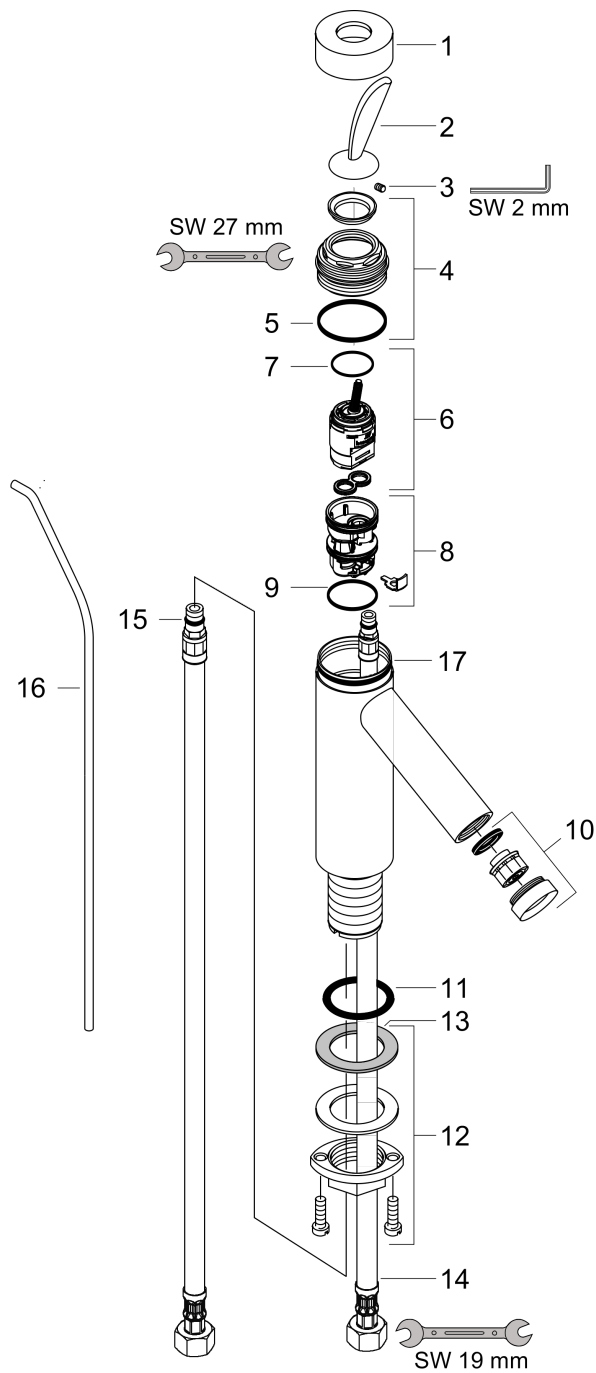

AXOR Starck Classic
Single lever basin mixer 70 with pop-up waste set
 Surfaces: **Chrome** Article Number: **10010000**

product features

- consists of: single lever basin mixer, waste set
- ComfortZone 70
- projection: 106 mm
- spray type: normal spray
- maximum flow rate at 3 bar: 5 l/min
- joystick ceramic cartridge
- suitable for continuous flow water heaters
- pop-up waste set G 1¼
- connection type: G ¾ connections
- connection dimension: DN15

Technology

Product image

Scale drawing

AXOR Starck Classic
Single lever basin mixer 70 with pop-up waste set
 Surfaces: **Chrome** Article Number: **10010000**

Flowchart

AXOR Starck Classic
Single lever basin mixer 70 with pop-up waste set
 Surfaces: **Chrome** Article Number: **10010000**

Exploded Drawing

Year of production: >09/12

AXOR Starck Classic
Single lever basin mixer 70 with pop-up waste set
 Surfaces: **Chrome** Article Number: **10010000**

Spare part list

Year of production: >09/12

Pos.		Article Number	Price	PU
1	flange	96427000	-	1
2	handle	10090000	-	1
3	hollow set screw M4x6	97767000	-	1
4	nut	97157000	-	1
5	O-Ring 30x2	98186000	-	1
6	cartridge, assy	96339000	-	1
7	O-ring 21,95x1,78	95169000	-	1
8	adapter for cartridge	95289000	-	1
9	O-ring 26x2	98147000	-	1
10	aerator M24x1 (5 l/min)	95379000	-	1
11	O-ring 34x4	98155000	-	1
12	fixing set (Ø 32)	13961000	-	1
13	lever collar	97548000	-	1
14	connection hose 450 mm M8x0,75 G3/8	97206000	-	1
15	O-ring 7x1,5	98422000	-	1
16	pop up rod	94006000	-	1
17	O-ring 42x1,5	98171000	-	1
a	lever arm 340mm (ball-Ø12mm)	96324000	-	1
b	pop up waste	94139000	-	1
c	fixation extension 35 mm	13898000	-	1
d	service tool for disassembling the handle	92124000	-	1