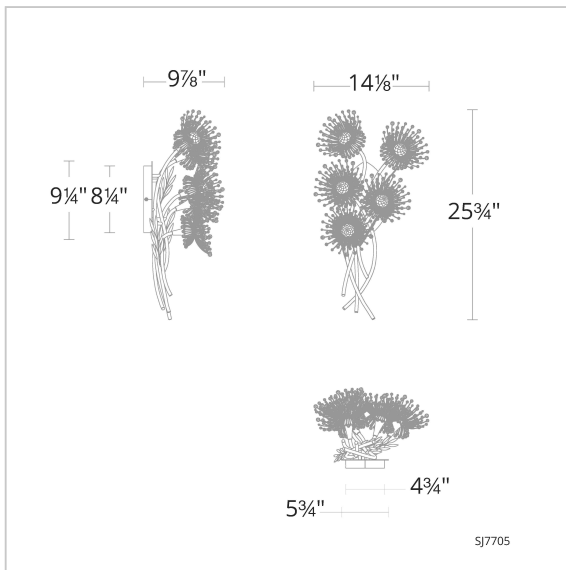

Coquette

SJ7705

DESCRIPTION

Flirty and feminine, the arms of Coquette extend like slender stems, culminating in clusters of Radiance™ Crystal petals that emulate delicate blossoms sparkling in the sunlight.

Tourmaline
(-82)

LINE DRAWING

SPECIFICATIONS

Light Source
Standards

LED
ETL/cETL, Title 24

Model	Finish	Crystal	# of Lights	CCT	Weight	Voltage	Wattage	LED Lumens	Delivered Lumens
SJ7705	- 22 - 48 - 51 - 82	R	5 Light	3000K/3500K/ 4000K	6lbs	120/277V	15W	958	Up To 767