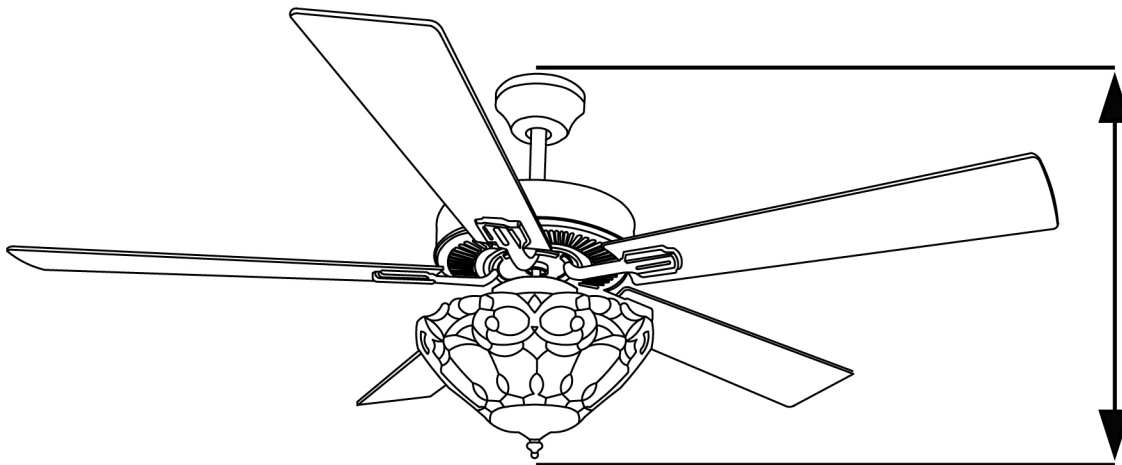

Hanging Options Included

Flushmount
15"H

6" Downrod
20"H