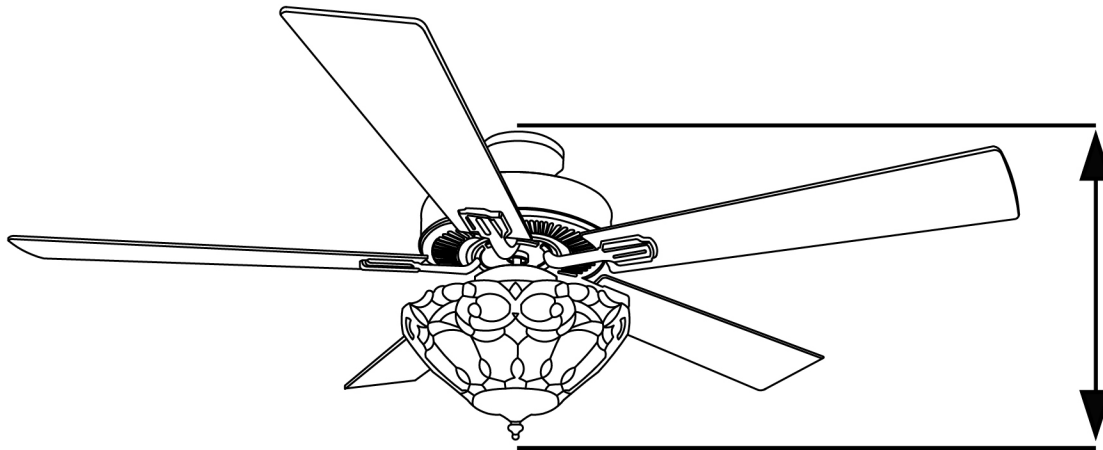

Hanging Options Included

Flushmount
15"H

6" Downrod
20"H