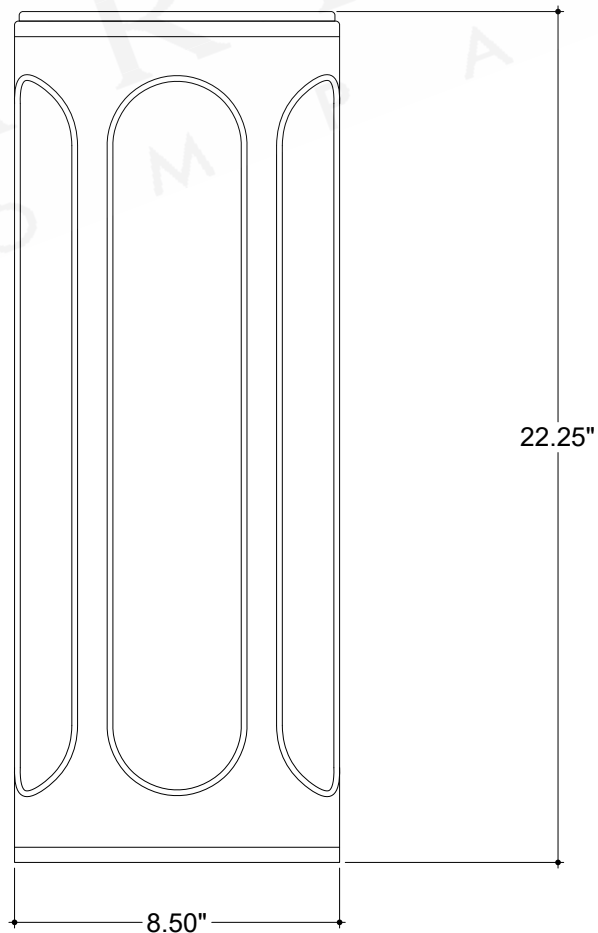

ITEM: 4000-0251

Overall Dimensions

Diameter: 8.5"

Height: 22.25"

TOP VIEW

FRONT VIEW