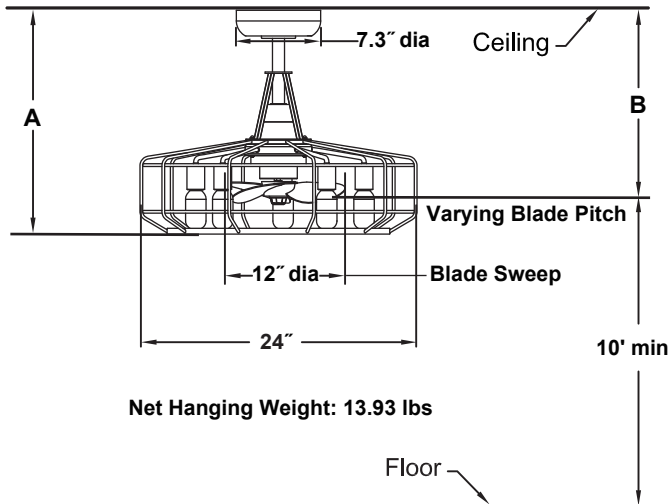

24" Ceiling Fan

	A	B
Fan w/8" downrod	19.37"	15.79"
Fan w/12" downrod	23.37"	19.79"
Fan w/18" downrod	29.37"	25.79"
Fan w/24" downrod	35.37"	31.79"
Fan w/36" downrod	47.37"	43.79"
Fan w/48" downrod	59.37"	55.79"
Fan w/60" downrod	71.37"	67.79"
Fan w/72" downrod	83.37"	79.79"

INSTALLATION REQUIREMENTS:

Fan must be attached to a securely anchored electrical junction box capable of withstanding a load of at least 35 lbs.

ELECTRICAL REQUIREMENTS:

Requires a grounded electrical supply line of 120 volts AC, 60Hz, 15 amp circuit.

MOTOR SPECS:

79.5 x 64 AC motor is designed for optimal performance with this fan.

CONTROL OPTIONS:

hand-held remote control is included. Push button remote control with variable fan speeds, infinite light levels, fan timer and off button. Optional and wall controls, hand held remote control and receiver unit and WiFi receiver unit are available—sold separately. Instructions are provided with each control.

LIGHTING OPTIONS:

Five 6-watt dimmable LED bulbs included.

DOWNROD OPTIONS:

Fan comes with a 1" Dia. x 8" downrod. Optional downrods are available in 12", 18", 24", 36", 48", 60" and 72" lengths. Fan can be mounted on a sloped ceiling up to 20°. Most sloped ceiling installations require a standard 8" downrod or longer downrod. Optional sloped ceiling kits are available for slope angles up to 42°. Call technical support for more information.