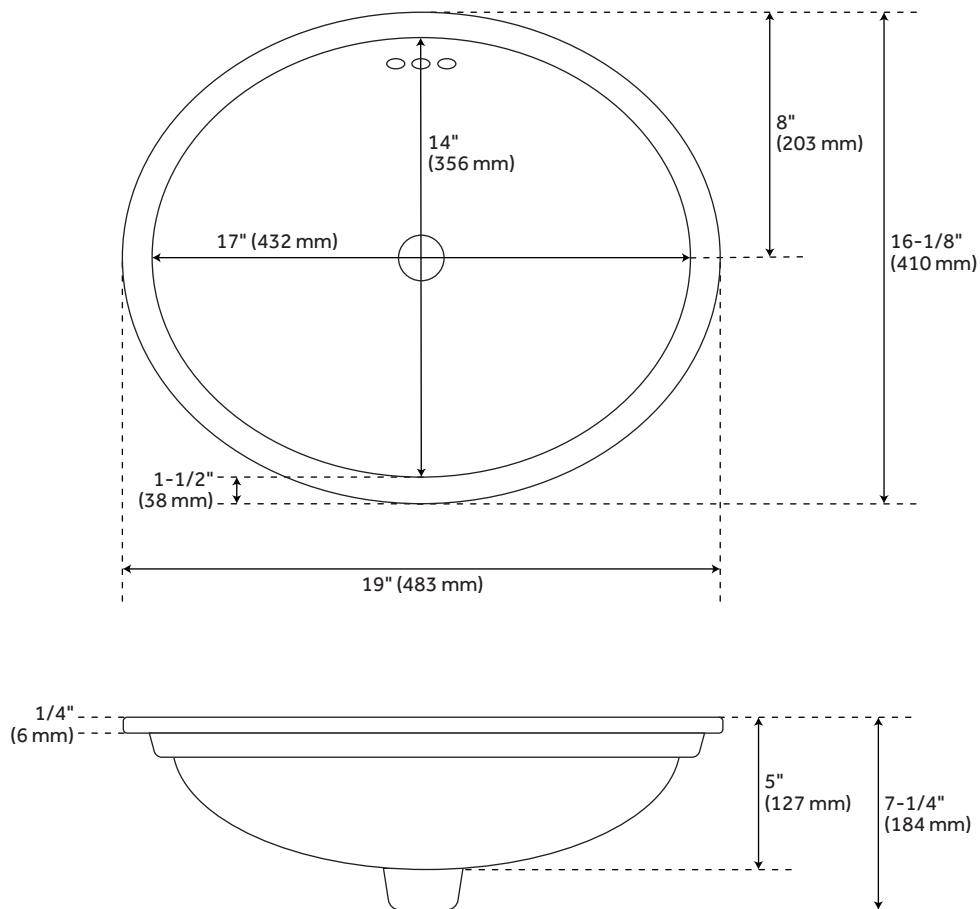

### FEATURES

Shape: Oval  
Sink Material: Porcelain  
Number of Basins: 1  
Sink Installation: Undermount  
Product Color: White  
Overflow Hole: Yes  
Interior Treatment: Smooth  
Mounting Hardware Included: Yes  
Drain Included: Optional  
Faucet Included: No

### CONTENTS

UNDERMOUNT SINK ..... PAGE 2

REVISED 07/21/2020

### FEATURES

Length: 19"  
Width: 16-1/8"  
Height: 7-1/4"  
Basin Length: 17"  
Basin Width: 14"  
Basin Depth: 5"  
Water Depth To Overflow: 4"  
Rim Thickness: 1-1/2"  
Fits Drain Hole Size: 1-3/4"