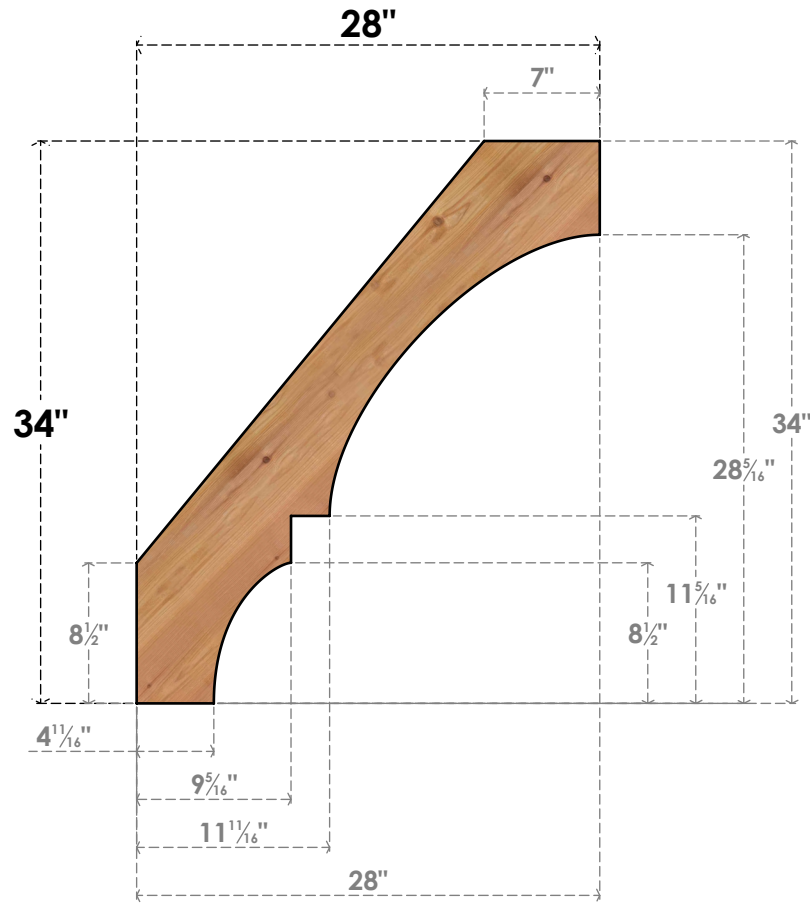

BRC06X28X34BOA00SWR

5 1/2"W X 28"D X 34"H BALBOA SMOOTH BRACE, WESTERN RED CEDAR

SIDE

FRONT

EKENA MILLWORK
 2300 WEST MAIN ST.
 CLARKSVILLE, TX 75426
 TOLL FREE: 866-607-0453
 WWW.EKENAMILLWORK.COM

NOTES

1. INSTALLATION TO BE COMPLETED IN ACCORDANCE WITH MANUFACTURER'S SPECIFICATIONS.
2. DRAWING MAY NOT BE TO SCALE
3. THIS DRAWING IS INTENDED FOR DESIGN AND PLANNING PURPOSES ONLY.
4. ALL INFORMATION CONTAINED HEREIN WAS CURRENT AT THE TIME OF DEVELOPMENT BUT MUST BE REVIEWED AND APPROVED BY THE PRODUCT MANUFACTURER TO BE CONSIDERED ACCURATE.
5. PRODUCTS ARE NOT KILN DRIED. THIS ITEM IS UNIQUE AND WILL CONTAIN THE NATURAL VARIATIONS THAT THE WOOD SPECIES OFFERS. THIS MAY RESULT IN VARIATIONS UP TO 1/4"