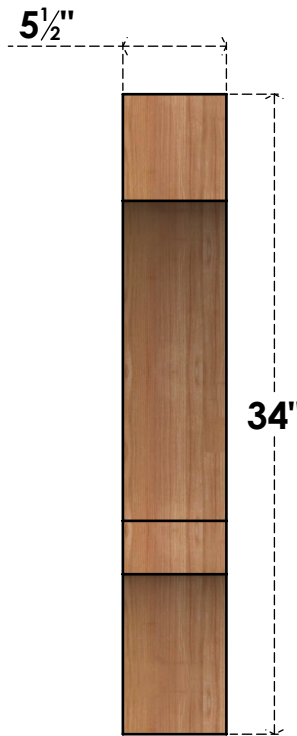

BRC06X28X34BOA00SWR

5 1/2"W X 28"D X 34"H BALBOA SMOOTH BRACE, WESTERN RED CEDAR

SIDE

FRONT

EKENA MILLWORK
 2300 WEST MAIN ST.
 CLARKSVILLE, TX 75426
 TOLL FREE: 866-607-0453
 WWW.EKENAMILLWORK.COM

NOTES

1. INSTALLATION TO BE COMPLETED IN ACCORDANCE WITH MANUFACTURER'S SPECIFICATIONS.
2. DRAWING MAY NOT BE TO SCALE
3. THIS DRAWING IS INTENDED FOR DESIGN AND PLANNING PURPOSES ONLY.
4. ALL INFORMATION CONTAINED HEREIN WAS CURRENT AT THE TIME OF DEVELOPMENT BUT MUST BE REVIEWED AND APPROVED BY THE PRODUCT MANUFACTURER TO BE CONSIDERED ACCURATE.
5. PRODUCTS ARE NOT KILN DRIED. THIS ITEM IS UNIQUE AND WILL CONTAIN THE NATURAL VARIATIONS THAT THE WOOD SPECIES OFFERS. THIS MAY RESULT IN VARIATIONS UP TO 1/4"