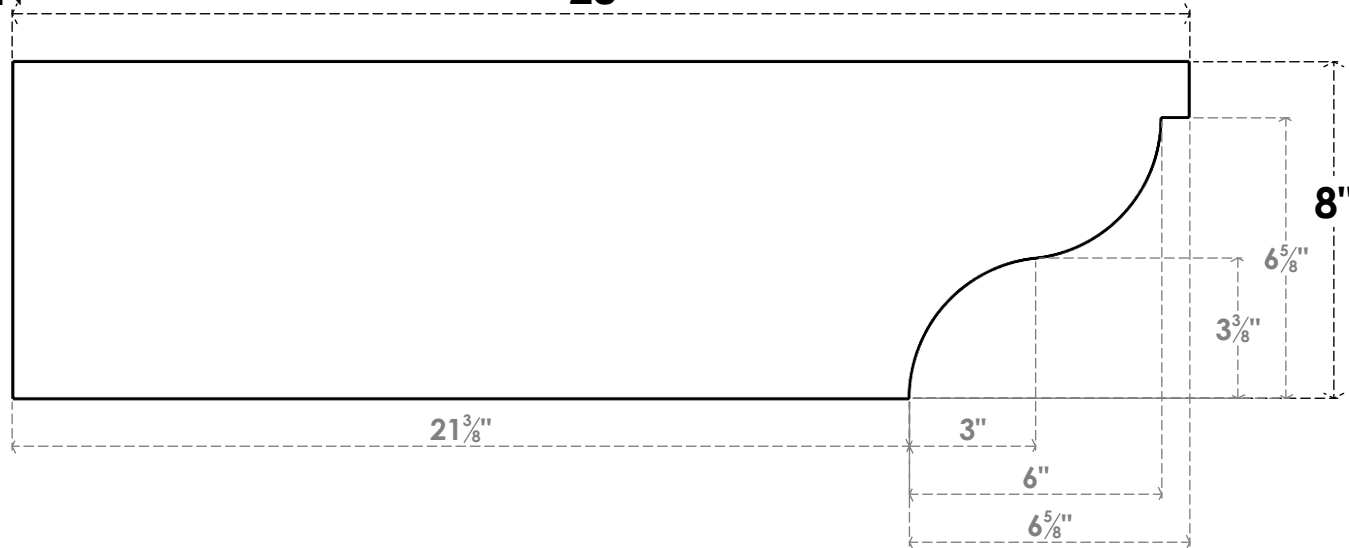

ITEM NUMBER: RFTURS020X08000X28000X008GAR00RCPR

2"W X 8"H X 28"L TIMBERTHANE ROUGH CEDAR GARNER FAUX WOOD SOLID RAFTER TAIL, 8"L END, PRIMED TAN

ISOMETRIC

GENERATED DATE : 03/02/2023

EKENA MILLWORK
2300 WEST MAIN ST.
CLARKSVILLE, TX 75426
TOLL FREE: 866-607-0453
WWW.EKENAMILLWORK.COM

NOTES

1. INSTALLATION TO BE COMPLETED IN ACCORDANCE WITH MANUFACTURER'S SPECIFICATIONS.
2. DRAWING MAY NOT BE TO SCALE
3. THIS DRAWING IS INTENDED FOR DESIGN AND PLANNING PURPOSES ONLY.
4. ALL INFORMATION CONTAINED HEREIN WAS CURRENT AT THE TIME OF DEVELOPMENT BUT MUST BE REVIEWED AND APPROVED BY THE PRODUCT MANUFACTURER TO BE CONSIDERED ACCURATE.
5. TIMBERTHANE ARCHITECTURAL PRODUCTS ARE MADE FROM HIGH DENSITY URETHANE AND COME FACTORY PRIMED