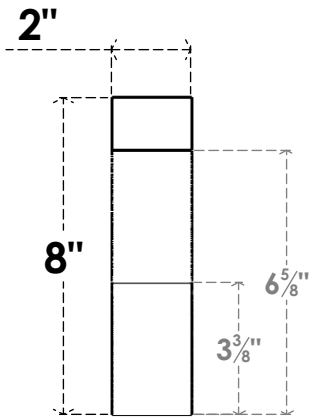

ITEM NUMBER: RFTURS020X08000X28000X008GAR00RCPR

2"W X 8"H X 28"L TIMBERTHANE ROUGH CEDAR GARNER FAUX WOOD SOLID RAFTER TAIL, 8"L END, PRIMED TAN

ISOMETRIC

GENERATED DATE : 03/02/2023

EKENA MILLWORK
2300 WEST MAIN ST.
CLARKSVILLE, TX 75426
TOLL FREE: 866-607-0453
WWW.EKENAMILLWORK.COM

NOTES

1. INSTALLATION TO BE COMPLETED IN ACCORDANCE WITH MANUFACTURER'S SPECIFICATIONS.
2. DRAWING MAY NOT BE TO SCALE
3. THIS DRAWING IS INTENDED FOR DESIGN AND PLANNING PURPOSES ONLY.
4. ALL INFORMATION CONTAINED HEREIN WAS CURRENT AT THE TIME OF DEVELOPMENT BUT MUST BE REVIEWED AND APPROVED BY THE PRODUCT MANUFACTURER TO BE CONSIDERED ACCURATE.
5. TIMBERTHANE ARCHITECTURAL PRODUCTS ARE MADE FROM HIGH DENSITY URETHANE AND COME FACTORY PRIMED