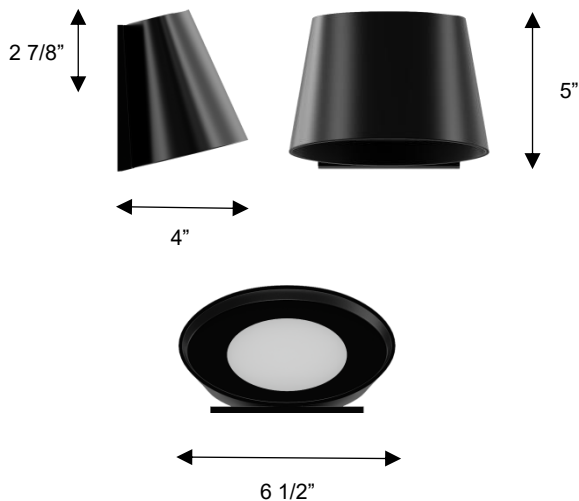

## DIMENSIONS

Height: 5"

Width/Diameter: 6 1/2"

Depth: 4"

Minimum Height:

Maximum Height:

Canopy/Backplate: 4 5/8"x4 1/2"

Product Weight: 0.6 lb

Downlight Illumination

Mounting: Wall Mount

Color Temperature: Adjustable

3000K/4000K/5000K

CRI Rating: 80

Material: Aluminum

Diffuser Material: Glass