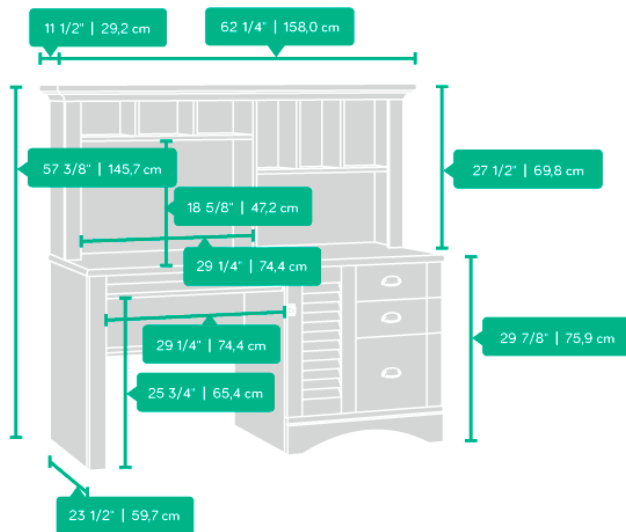

PRODUCT INFORMATION SHEET

HUTCH DESK FURNITURE

Features:

- Desk with hutch
- Slide-out keyboard/mouse shelf with metal runners and safety stops.
- Three drawers feature patented T-lock assembly system; lower drawer with full extension slides holds letter, legal or European size hanging files.
- Storage area behind louvre detailed door holds vertical CPU tower and has an adjustable shelf.
- Hutch has cubbyhole storage and vertical storage compartments.
- Quick and easy assembly with patented slide-on mouldings.
- Salt Oak finish.

N.B: All measurements are approximate

Dimensions:

Width	158 cm
Depth	59.7 cm
Height (inc hutch)	145.7 cm
Height (Desktop)	75.9 cm
Carton Height (box 1)	7.93 cm
Carton Width (box 1)	172.09 cm
Carton Depth (box 1)	58.73 cm
Carton Height (box 2)	7.99 cm
Carton Width (box 2)	162.56 cm
Carton Depth (box 2)	61.28 cm
Box Volume	0.1596 cbm
Weight (gross)	97.51 kg