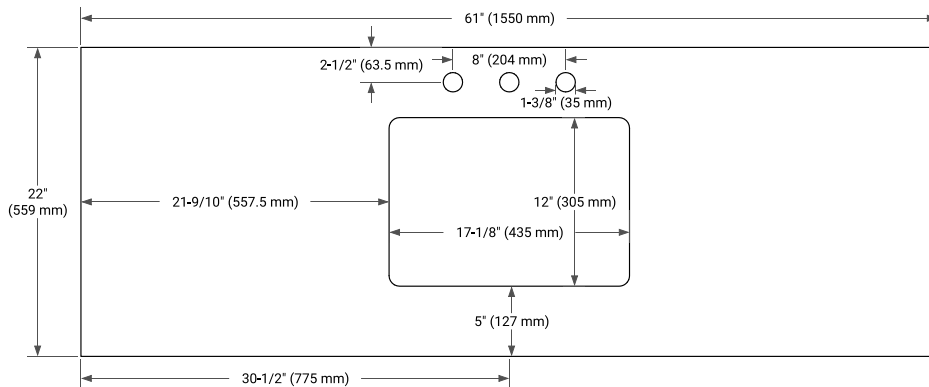

PLAN VIEW

61" SINGLE RECTANGLE SINK COUNTERTOP WITH 1.5 IN. THICKNESS

OVERALL DIMENSIONS

61" W x 22" D x 1.5" H

COUNTERTOP OPTIONS

Carrara Marble

White Quartz

FEATURES

- Solid countertop with mitered edges & seams
- Undermount white rectangular sink
- Pre-drilled for 8" widespread faucet

INCLUDED

- Countertop
- Matching Backsplash
- Rectangle Sink

COUNTERTOP PLAN VIEW

EDGE SIDE VIEW

THREE DIMENSIONAL COUNTERTOP VIEW