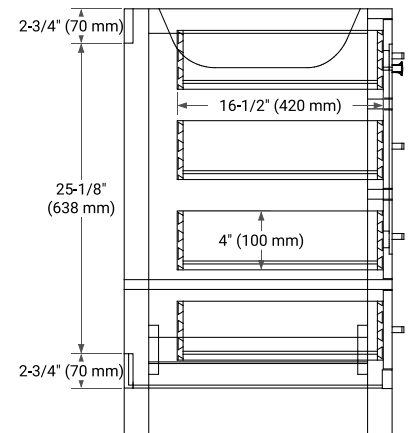

60" SINGLE SINK BASE CABINET

BASE CABINET DIMENSIONS

60" W x 21.5" D x 34.5" H

FEATURES

- Solid wood frame & plywood panels
- Dovetail drawers and joints
- Soft closing doors & drawers

HARDWARE FINISHES*

Brushed Nickel Satin Brass Matte Black Polished Chrome

PLAN VIEW

61" SINGLE RECTANGLE SINK COUNTERTOP WITH 1.5 IN. THICKNESS

OVERALL DIMENSIONS

61" W x 22" D x 1.5" H

COUNTERTOP OPTIONS

Carrara Marble

White Quartz

FEATURES

- Solid countertop with mitered edges & seams
- Undermount white rectangular sink
- Pre-drilled for 8" widespread faucet

INCLUDED

- Countertop
- Matching Backsplash
- Rectangle Sink

COUNTERTOP PLAN VIEW

EDGE SIDE VIEW

THREE DIMENSIONAL COUNTERTOP VIEW