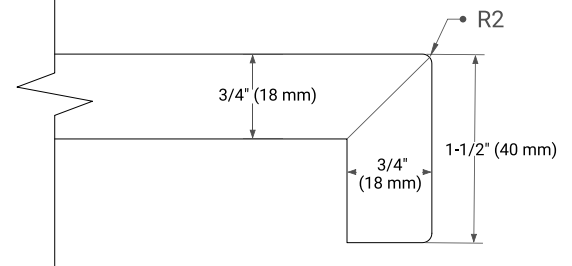

PLAN VIEW

61" SINGLE RECTANGLE SINK COUNTERTOP WITH 1.5 IN. THICKNESS

OVERALL DIMENSIONS

61" W x 22" D x 1.5" H

COUNTERTOP OPTIONS

Carrara Marble

White Quartz

FEATURES

- Solid countertop with mitered edges & seams
- Undermount white rectangular sink
- Pre-drilled for 8" widespread faucet

INCLUDED

- Countertop
- Matching Backsplash
- Rectangle Sink

COUNTERTOP PLAN VIEW

EDGE SIDE VIEW

THREE DIMENSIONAL COUNTERTOP VIEW