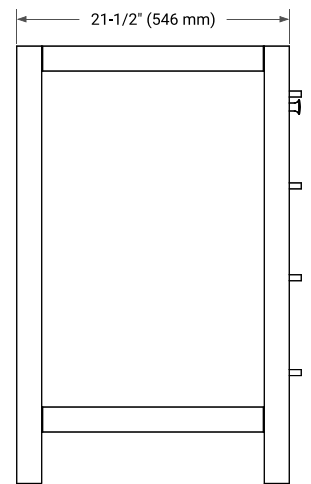

60" SINGLE SINK BASE CABINET

BASE CABINET DIMENSIONS

60" W x 21.5" D x 34.5" H

FEATURES

- Solid wood frame & plywood panels
- Dovetail drawers and joints
- Soft closing doors & drawers

HARDWARE FINISHES*

Brushed Nickel Satin Brass Matte Black Polished Chrome

PLAN VIEW

61" SINGLE RECTANGLE SINK COUNTERTOP WITH 1.5 IN. THICKNESS

OVERALL DIMENSIONS

61" W x 22" D x 1.5" H

COUNTERTOP OPTIONS

Carrara Marble

White Quartz

FEATURES

- Solid countertop with mitered edges & seams
- Undermount white rectangular sink
- Pre-drilled for 8" widespread faucet

INCLUDED

- Countertop
- Matching Backsplash
- Rectangle Sink

COUNTERTOP PLAN VIEW

EDGE SIDE VIEW

THREE DIMENSIONAL COUNTERTOP VIEW