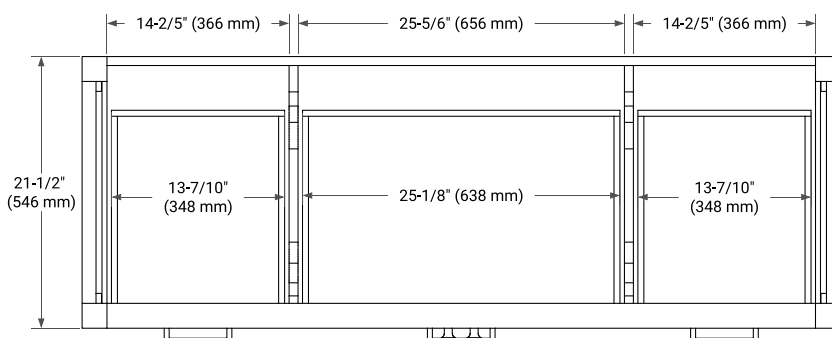

60" SINGLE SINK BASE CABINET

BASE CABINET DIMENSIONS

60" W x 21.5" D x 34.5" H

FEATURES

- Solid wood frame & plywood panels
- Dovetail drawers and joints
- Soft closing doors & drawers

HARDWARE FINISHES*

Brushed Nickel Satin Brass Matte Black Polished Chrome

PLAN VIEW

61" SINGLE RECTANGLE SINK COUNTERTOP WITH 1.5 IN. THICKNESS

OVERALL DIMENSIONS

61" W x 22" D x 1.5" H

COUNTERTOP OPTIONS

Carrara Marble

White Quartz

FEATURES

- Solid countertop with mitered edges & seams
- Undermount white rectangular sink
- Pre-drilled for 8" widespread faucet

INCLUDED

- Countertop
- Matching Backsplash
- Rectangle Sink

COUNTERTOP PLAN VIEW

EDGE SIDE VIEW

THREE DIMENSIONAL COUNTERTOP VIEW