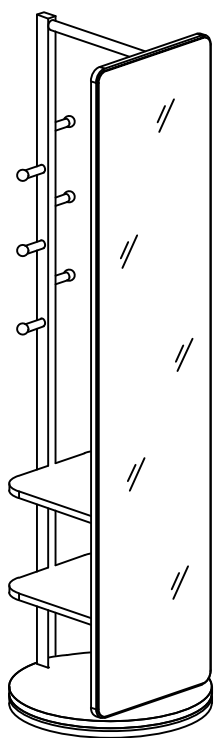

Illustration of Installation

Name: Full-length mirror Solid Wood Rotary (Large Size)

Caution: (Installed) in the parts table and hardware table means that it has been installed in the finished product, and is not in the hardware bag!!!

List of Parts

| No. | Name | Graph | Size | Amount |
|-----|---------------------------------|-------|---------------|--------|
| 1 | Mirror backplane | | 1630*350*23MM | 1 |
| 2 | Base | | ∅450*44MM | 1 |
| 3 | Laminate | | 340*300*18MM | 2 |
| 4 | Back rod | | 1630*40*25MM | 1 |
| 5 | Reinforcement strip (Installed) | | 320*40*18MM | 2 |
| 6 | Hanging rod | | 300*∅25MM | 1 |
| 7 | Handle | | 82*∅27MM | 6 |

List of Hardware

| No. | Name | Graph | Size | Amount |
|-----|---------------------------------------|-------|---------|--------|
| A | Hexagonal overmoulding wire | | M7*38MM | 4 |
| B | Hexagon socket head screw | | M6*35MM | 6 |
| C | Hexagon socket head screw (Installed) | | M6*25MM | 4 |
| D | Hexagon wrench | | M4*57MM | 1 |
| E | Sticker | | ∅20*1MM | 3 |
| F | Nonwoven fabric pad | | ∅25*3MM | 5 |