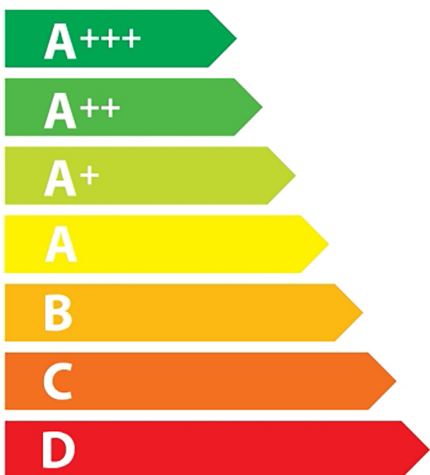

ENERGY

Russell
Hobbs

RH90SCH03A1S
S

A++

10
kWh/annum

A B C D E F G

A B C D E F G

A B C D E F G