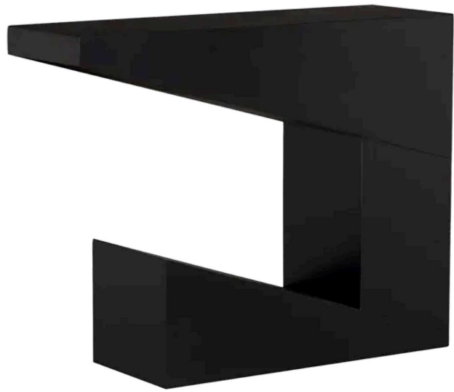

# NOIR

## Devo Console

SKU: GCON441MTB

Dimensions

38W x 12D x 30H

Weight (lbs)

99

Material

Industrial Steel