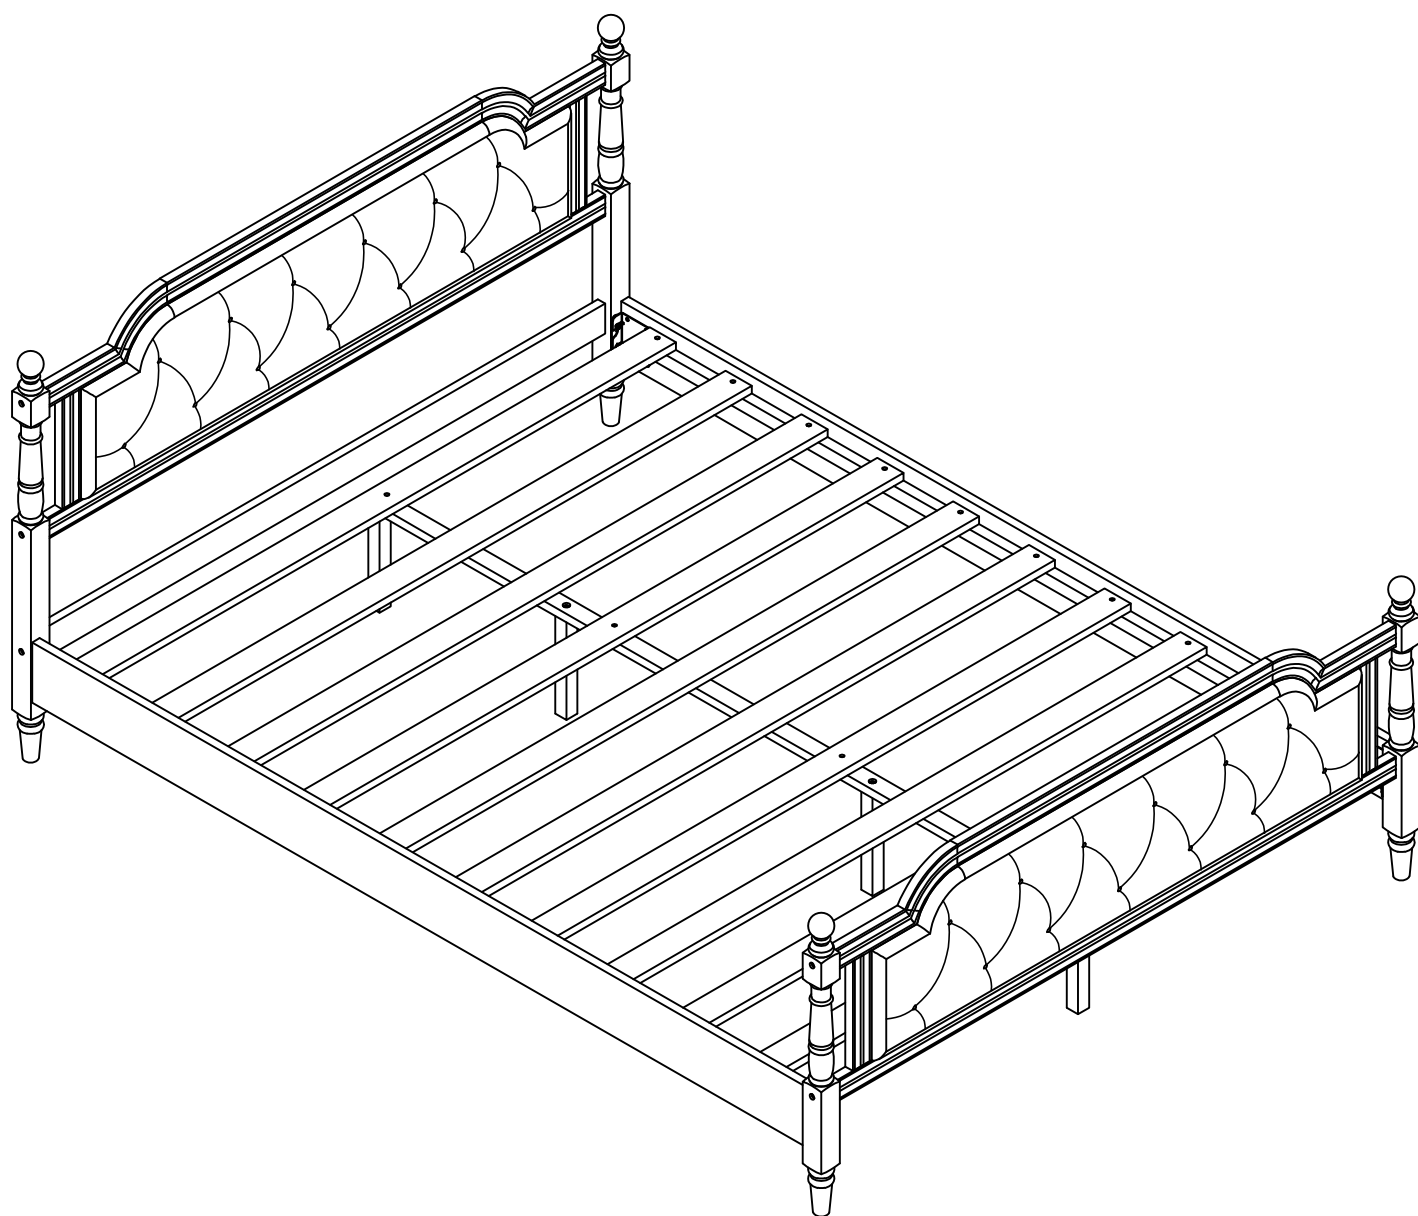

# ASSEMBLY INSTRUCTION

ITEM : N701P242647K/48K/47N/48N

SINGLE BED SIZE QUEEN

## INSTRUCTIONS DE MONTAGE

ARTICLE : N701P242647K/48K/47N/48N

LIT SIMPLE TAILLE QUEEN