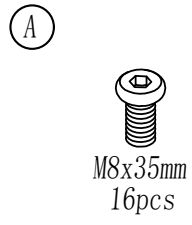

ITEM NAME: CAFE 497

1pc

4pcs

M8x35mm
16pcs

M8
16pcs

1pc

1

3