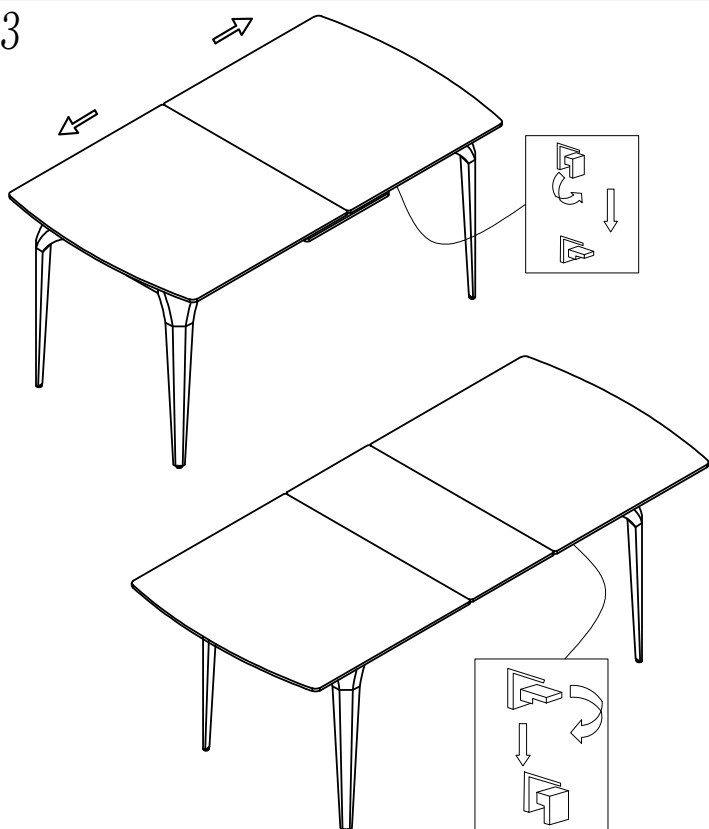

ITEM NAME: CAFE 497

1pc

4pcs

M8x35mm
16pcs

M8
16pcs

1pc

1

3