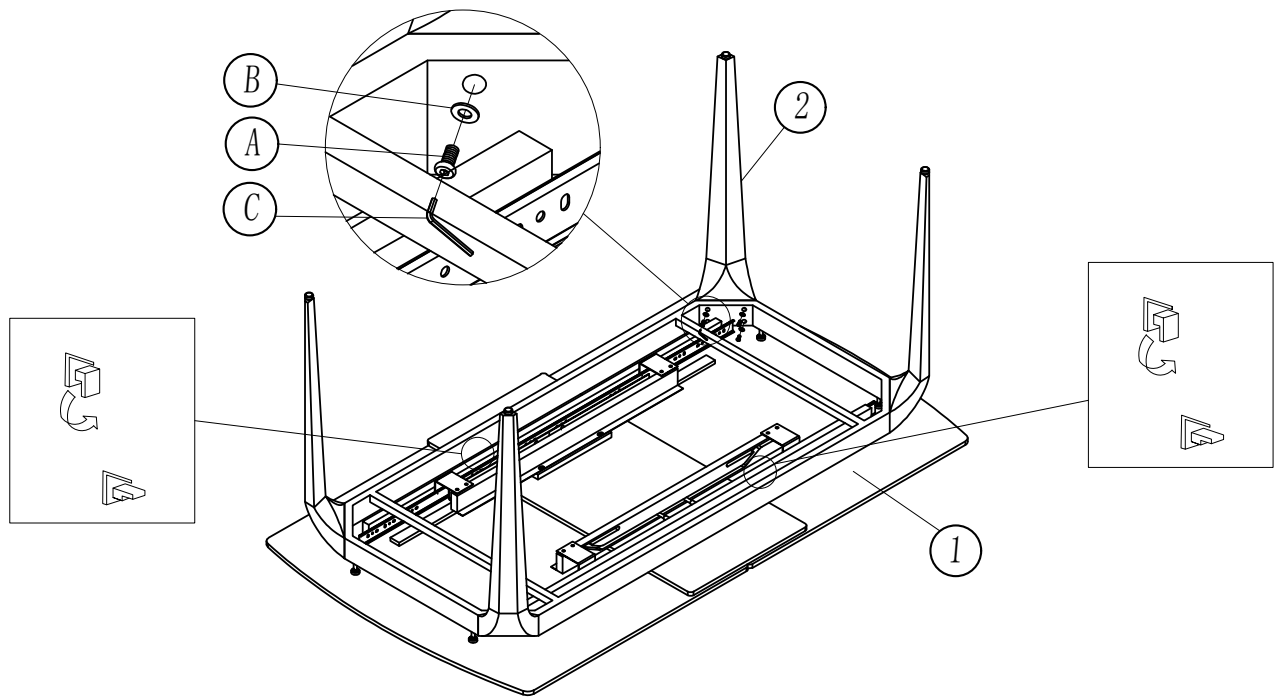

ITEM NAME: CAFE 497

1pc

4pcs

M8x35mm
16pcs

M8
16pcs

1pc

1

3