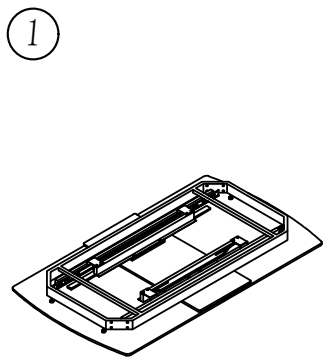

ITEM NAME: CAFE 497

1pc

4pcs

M8x35mm
16pcs

M8
16pcs

1pc

1

3