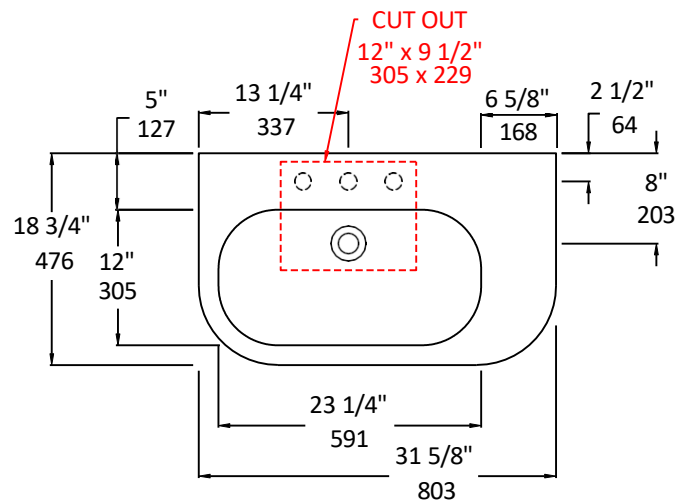

Features:

- Porcelain sink with overflow
- Unglazed back
- Glazed bottom

Codes + Standards:

- Meets and exceeds applicable national codes and standards