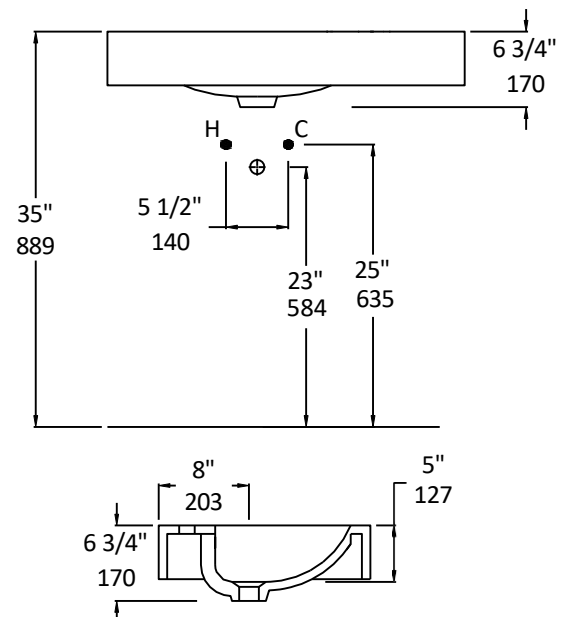

Specifications:

Installation:	Vanity-top
Exterior Dimensions:	31 5/8" w x 18 3/4" d x 6 3/4" h
Material:	Porcelain
Weight:	50 lbs
Overflow:	Yes
Finishes:	001 - White
Faucet Holes:	01 - one centered hole 02 - two hole - center and right, 4" spread 03 - three hole, 8" spread
Faucet Hole Size:	Ø 1 3/8"
Drain Hole Size:	Ø 1 3/4"
Cutout Size:	12" x 9 1/2" (template available upon request)

LACAVA reserves the right to revise any dimension or information on this sheet without notice. Dimensions are nominal and may vary within an industry accepted tolerance of 1/4". Drawings provided herein are meant to give the user an idea of the product and are not made to scale.