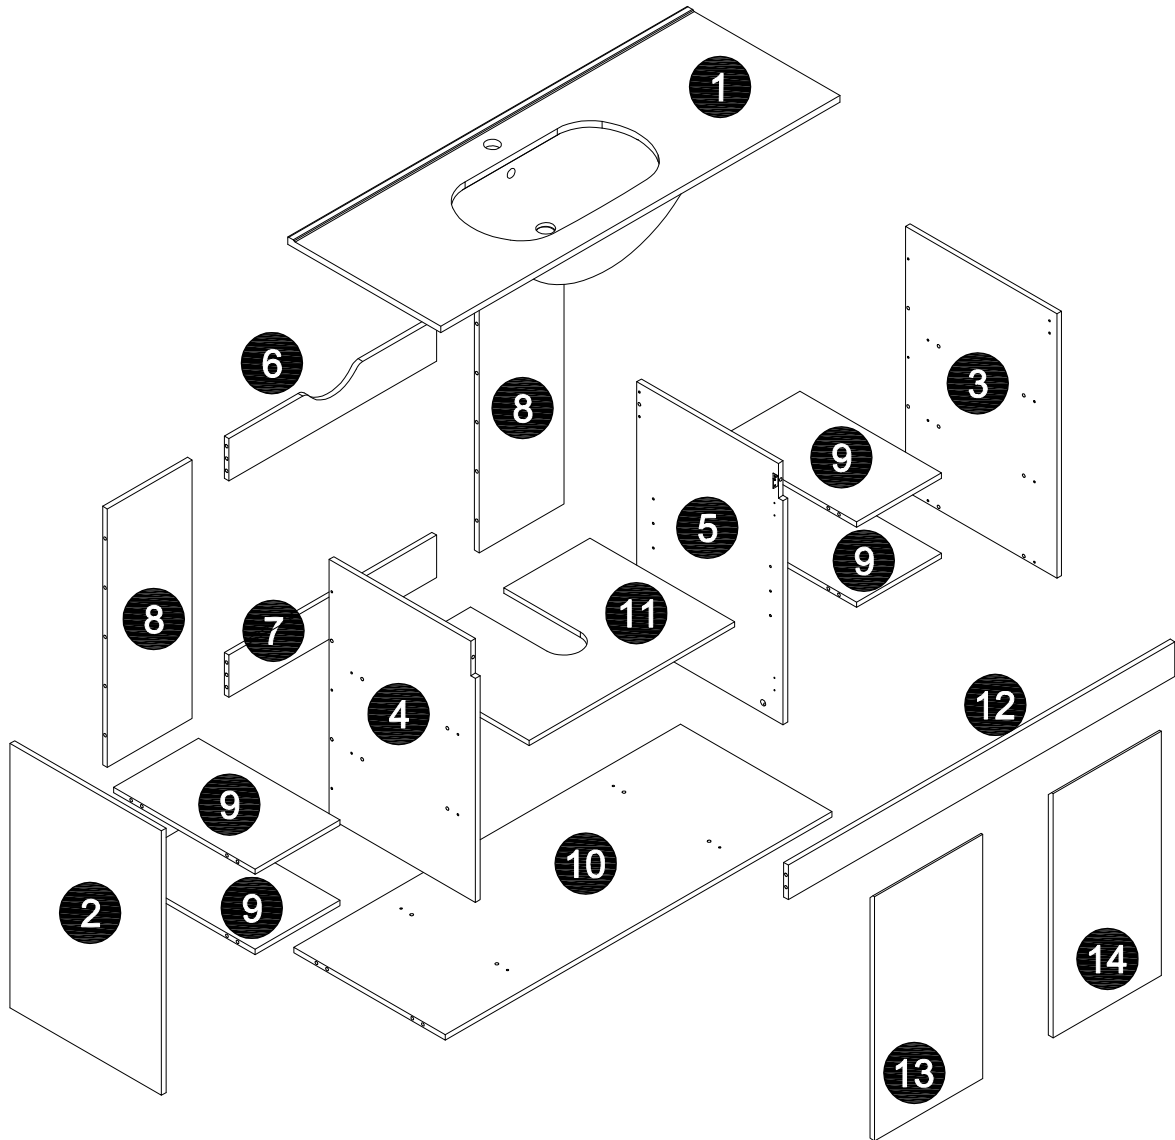

WARNING

Children have died from furniture tipovers. To reduce the risk of furniture tip-over.

- ALWAYS install anti-tip device provided.
- NEVER put a TV on this product.
- NEVER allow children to stand, climb, or hang on any drawers, doors, or shelves.
- NEVER open more than one drawer at a time.
- Place the heaviest items in the lowest drawers.

IMPORTANT SAFETY NOTICE READ CAREFULLY BEFORE BEGINNING ASSEMBLY

- This cabinet contains small parts that present a choking hazard for children under 3 years of age. Adult assembly only. Secure parts permanently to furniture. Discard any unused parts properly.
- To make the assembly process easier, ask a friend to help you. 2 people required.
- Always use proper tools. Avoid using a electric drill excessively to prevent damage to cabinet components, especially in wooden furniture.
- Carefully review the parts and hardware list.
- Recommend assembling the storage cabinet on a protected or carpeted surface to prevent scratches.
- Follow assembly steps in order. DO NOT SKIP ANY STEPS.
- Regularly check and tighten all connectors (bolts, screws, etc.). Keep instructions for future reference.
- Exercise caution with sharp edges during assembly and use to avoid scratching or cutting the skin.

EXPLODED DRAWING:

Part List

<p>A</p>  <p>Ø6x34mm x48+1</p>	<p>B</p>  <p>Ø15x9.5mm x48+1</p>	<p>C</p>  <p>Ø8x30mm x38+1</p>	<p>D</p>  <p>Ø35mm x4</p>
<p>E</p>  <p>Ø8x15mm x24+2</p>	<p>F</p>  <p>x2</p>	<p>G</p>  <p>Ø8x12mm x12</p>	<p>H</p>  <p>Ø1/4" x10mm x20</p>
<p>I</p>  <p>x5</p>	<p>J</p>  <p>x4</p>	<p>K</p>  <p>x1</p>	<p>L</p>  <p>4mm x1</p>
<p>M</p>  <p>x2</p>	<p>N</p>  <p>x4</p>	<p>O</p>  <p>x1</p>	