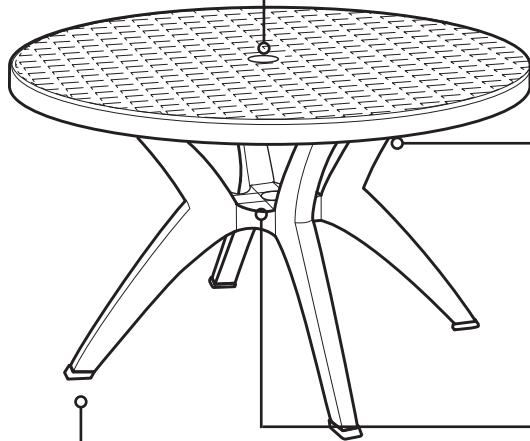

View Product

Height: 29"
 Diameter: 46"
 Floor to brace: 12.6"
 Unit Weight: 25.7 lbs

Ibiza 46" Round Pedestal Table

Product Specifications

Product Description	Reference Number	Color	UPC Code	Pack Weight Each (lbs.)	Master Pack	Master Pack Volume (cu. ft)
Ibiza 46" Round Pedestal Table	US526704	White	704524	27.80	1	8.38
	US526766	Sand	705200	27.80	1	8.38
	US526181	French Taupe	932989	27.80	1	8.38

Features & Benefits Warranty: 2 Yrs.

- The ideal poolside table!
- Sits up to 6 people comfortably.
- Made of 100% prime resin, a material impervious to salt air, chlorine and most common stains.
- "Tulip" resin base with a broad base span for increased stability—designed for use with the Grosfillex 35 lb. table umbrella base and optional 35 lb. base ring, or the resin umbrella base with filling cap.
- Umbrella hole with cap to fit all Grosfillex umbrellas with 1 1/2" pole.
- High resin table edge to resist impact and chipping.
- Easy to clean with soap and water, a mild solution of chlorine bleach and water, or even pool water.
- Easy to assemble.
- Clearance of 12.64" from floor to the bottom brace.
- 1 adjustable footpad included. Additional adjustable footpads are sold separately.

Ibiza 46" Round Pedestal Table

Spare Parts

Umbrella Plug USSP0029, USSP0033, & USSP0387

Plastic Leg Bracket USSP0042, USSP0046, & USSP0389

Brace - USSP0052, USSP0056, & USSP0388

Adjustable Footpad - USSP0036

Hardware Kit - USSP0131

Reference	Description
USSP0029	UMB STD PLUG TABLE WHITE
USSP0033	UMB STD PLUG TABLE SANDSTONE
USSP0387	UMB STD PLUG TABLE FRENCH TAUPE
USSP0052	BRACE Y-LEG WHITE
USSP0056	BRACE Y-LEG SANDSTONE
USSP0388	BRACE Y-LEG FRENCH TAUPE
USSP0042	PLASTIC LEG BRACKET WHITE
USSP0046	PLASTIC LEG BRACKET SANDSTONE
USSP0389	PLASTIC LEG BRACKET FRENCH TAUPE
USSP0036	FOOTPAD TABLE ADJUSTABLE
USSP0131	HARDWARE KIT Y-LEG