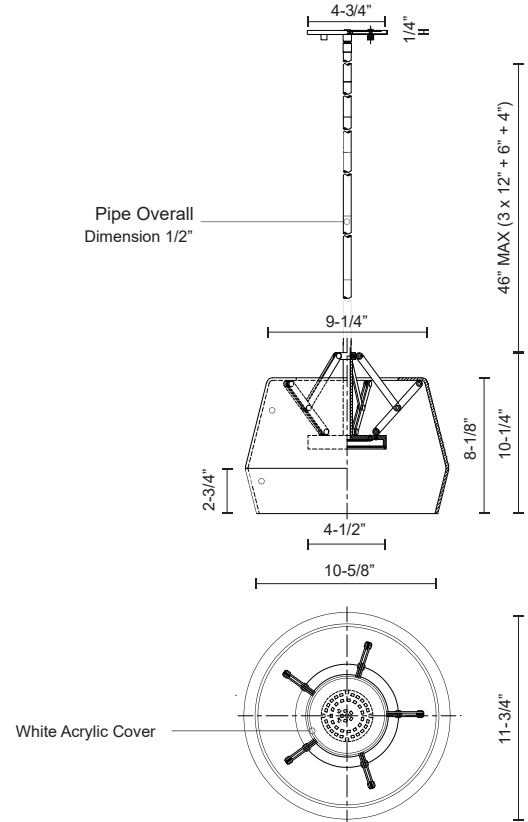

**DECO
PD61412
PENDANTS**

PROJECT

DESCRIPTION

Inspired by vintage instruments and expanding lightweight structures the Deco line is a marriage of the new and old. The LED light source is encapsulated within a slim metal disk which appears to float at the center of the geometric glass shade. Multiple thin metal points support the glass which can be easily removed for installation or cleaning. Fine brushed finishes complement the distinguished aesthetic and gracefully contrast the contemporary shade.

PD61412-CL/BG
Clear/Brushed Gold

PD61412-SM/BN
Smoked/Brushed Nickel

PD61412-CL/BK
Clear/Black

SPECIFICATION DETAILS

* For custom options, consult factory for details.

Fixture Dimensions	D11-3/4" x H10-1/4"
Light Source	AC LED Module
Total Lumens	1200lm
Wattage	16W
Delivered Lumens	CL/BG-817lm
Voltage	120V
Color Temperature	3000K
CRI (Ra)	90CRI
Optional Color Temps	2700K - 5000K Available, Minimum Order Quantities Apply
LED Rated Life	50,000 hours
Dimming	100% - 10%, ELV Dimmer (Not Included)
Diffuser Details	White Acrylic Diffuser
Shade Details	Clear Glass Shade
Adjustable	Yes
Rod Length	46" Max (3x12" + 1x6" + 1x4")
Product Adaptor	ADP002 (Sold Separately)
Location	Dry
Warranty	5 Years
Canopy Dimensions	D4-3/4" x H1/4"