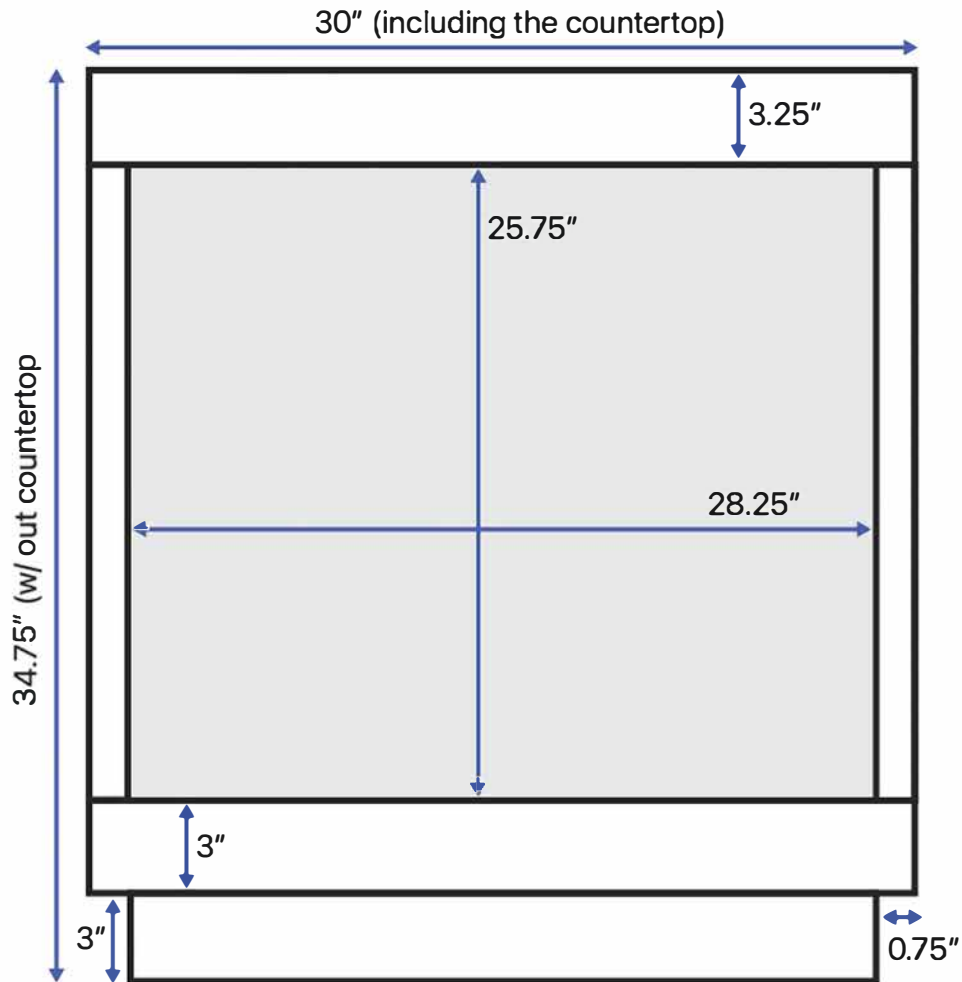

30-inch Bath Vanity (Back View)

All measurements are approximate and rounded to the nearest quarter-inch. Please allow for a slight margin of error.