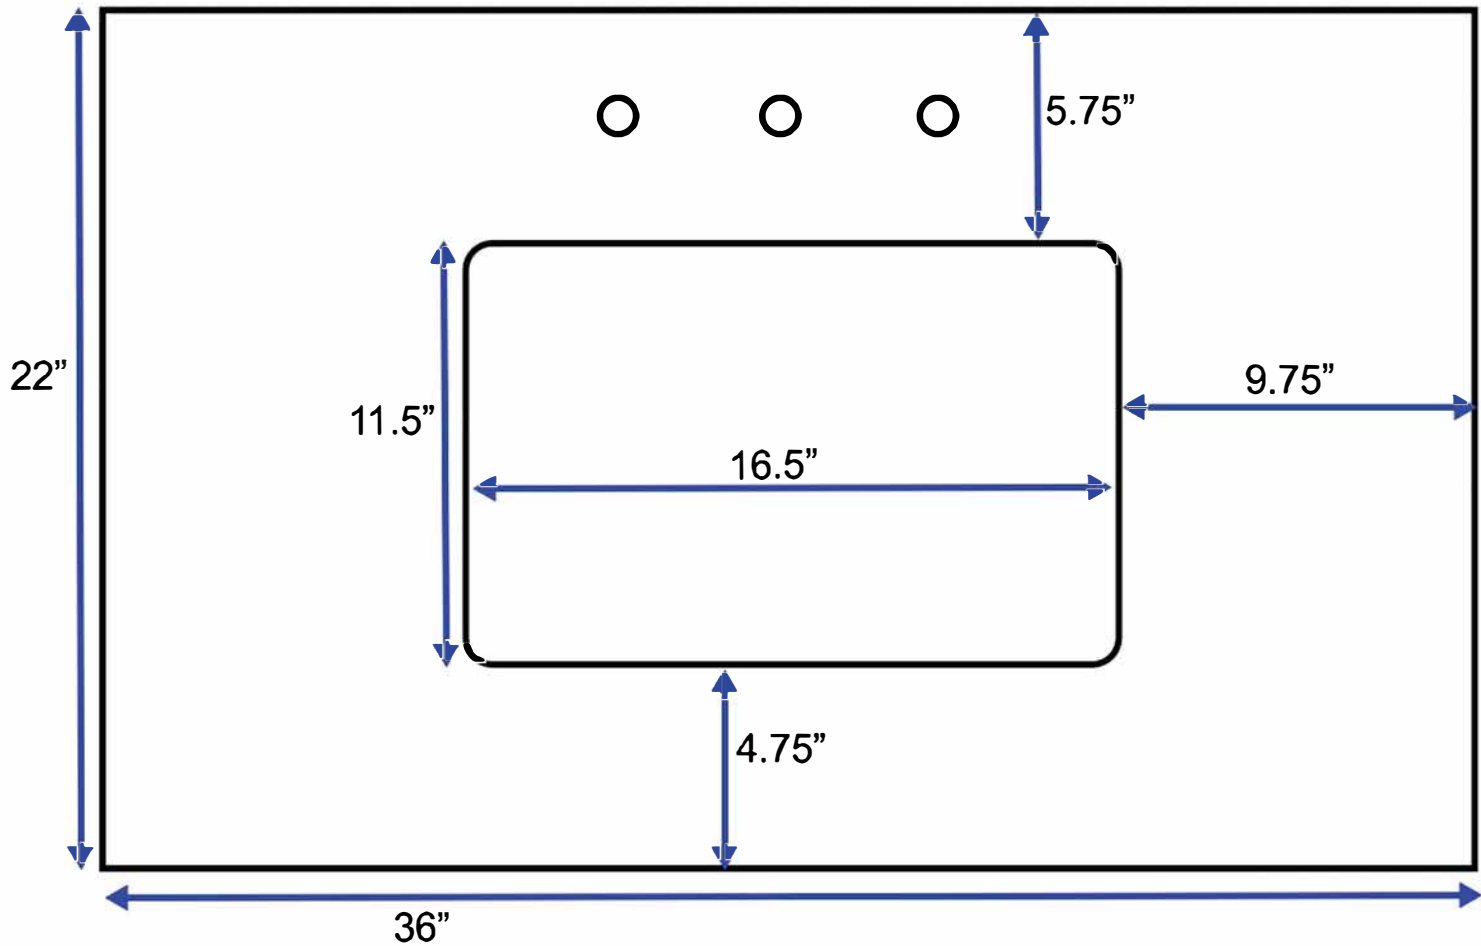

36-inch Vanity (Top View)

All measurements are approximate and rounded to the nearest quarter inch.
Please allow for a slight margin of error.