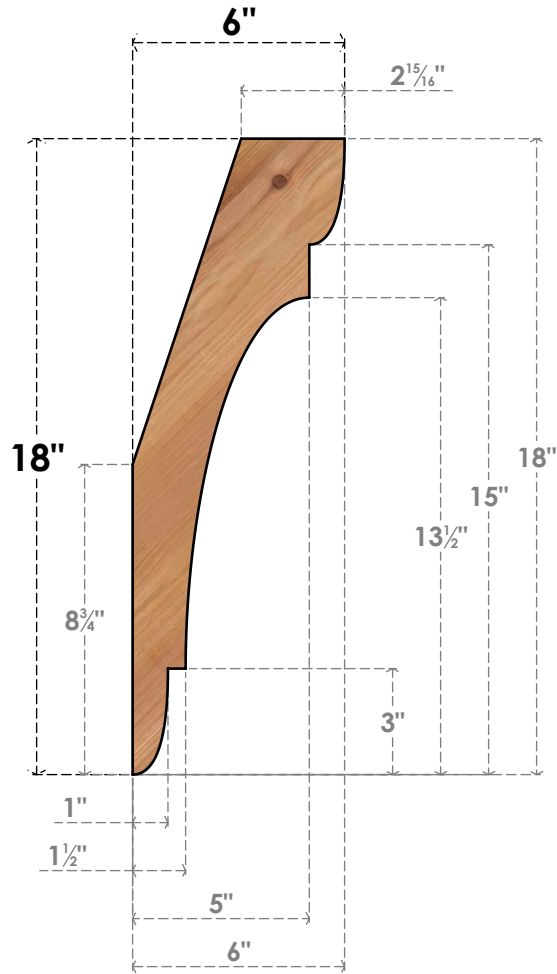

BRC06X06X18OLY00SWR

5 1/2"W X 6"D X 18"H OLYMPIC SMOOTH BRACE, WESTERN RED CEDAR

SIDE

FRONT

EKENA
 MILLWORK
 EKENA MILLWORK
 2300 WEST MAIN ST.
 CLARKSVILLE, TX 75426
 TOLL FREE: 866-607-0453
 WWW.EKENAMILLWORK.COM

NOTES

1. INSTALLATION TO BE COMPLETED IN ACCORDANCE WITH MANUFACTURER'S SPECIFICATIONS.
2. DRAWING MAY NOT BE TO SCALE
3. THIS DRAWING IS INTENDED FOR DESIGN AND PLANNING PURPOSES ONLY.
4. ALL INFORMATION CONTAINED HEREIN WAS CURRENT AT THE TIME OF DEVELOPMENT BUT MUST BE REVIEWED AND APPROVED BY THE PRODUCT MANUFACTURER TO BE CONSIDERED ACCURATE.
5. PRODUCTS ARE NOT KILN DRIED. THIS ITEM IS UNIQUE AND WILL CONTAIN THE NATURAL VARIATIONS THAT THE WOOD SPECIES OFFERS. THIS MAY RESULT IN VARIATIONS UP TO 1/4"