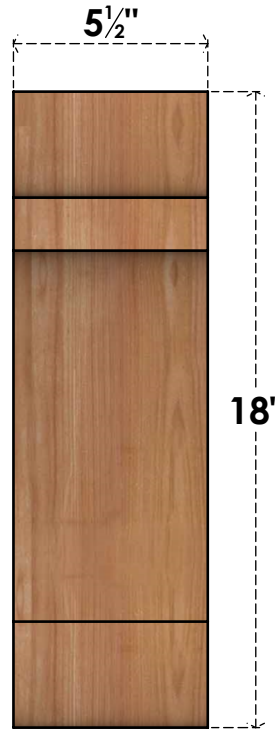

BRC06X06X18OLY00SWR

5 1/2"W X 6"D X 18"H OLYMPIC SMOOTH BRACE, WESTERN RED CEDAR

SIDE

FRONT

EKENA
 MILLWORK
 EKENA MILLWORK
 2300 WEST MAIN ST.
 CLARKSVILLE, TX 75426
 TOLL FREE: 866-607-0453
 WWW.EKENAMILLWORK.COM