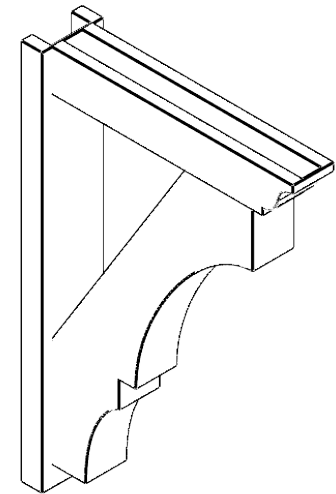

ITEM NUMBER: OUTUROC040X060X26000X38000X040X020X040BOA04RCPR

4"W TOP X 6"W BACK X 26"D X 38"H X 4"T TOP X 2"T BACK TIMBERTHANE ROUGH CEDAR BALBOA FAUX WOOD OPEN OUTLOOKER, TRADITIONAL TOP AND BLOCK BACK, 4"W CLOSED BRACE, PRIMED TAN

SIDE PROFILE

FRONT PROFILE

ISOMETRIC

EKENA MILLWORK
2300 WEST MAIN ST.
CLARKSVILLE, TX 75426
TOLL FREE: 866-607-0453
WWW.EKENAMILLWORK.COM

NOTES

1. INSTALLATION TO BE COMPLETED IN ACCORDANCE WITH MANUFACTURER'S SPECIFICATIONS.
2. DRAWING MAY NOT BE TO SCALE
3. THIS DRAWING IS INTENDED FOR DESIGN AND PLANNING PURPOSES ONLY.
4. ALL INFORMATION CONTAINED HEREIN WAS CURRENT AT THE TIME OF DEVELOPMENT BUT MUST BE REVIEWED AND APPROVED BY THE PRODUCT MANUFACTURER TO BE CONSIDERED ACCURATE.
5. TIMBERTHANE ARCHITECTURAL PRODUCTS ARE MADE FROM HIGH DENSITY URETHANE AND COME FACTORY PRIMED