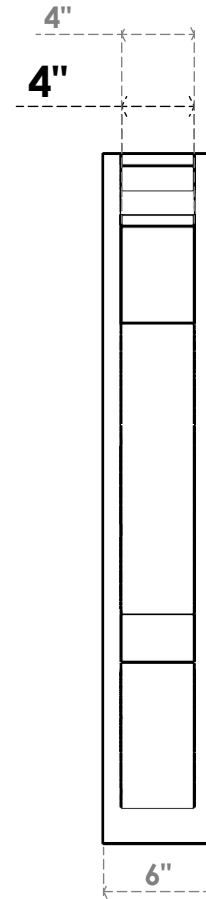

ITEM NUMBER: OUTUROC040X060X26000X38000X040X020X040BOA04RCPR

4"W TOP X 6"W BACK X 26"D X 38"H X 4"T TOP X 2"T BACK TIMBERTHANE ROUGH CEDAR BALBOA FAUX WOOD OPEN OUTLOOKER, TRADITIONAL TOP AND BLOCK BACK, 4"W CLOSED BRACE, PRIMED TAN

SIDE PROFILE

FRONT PROFILE

ISOMETRIC

EKENA MILLWORK
2300 WEST MAIN ST.
CLARKSVILLE, TX 75426
TOLL FREE: 866-607-0453
WWW.EKENAMILLWORK.COM

NOTES

1. INSTALLATION TO BE COMPLETED IN ACCORDANCE WITH MANUFACTURER'S SPECIFICATIONS.
2. DRAWING MAY NOT BE TO SCALE
3. THIS DRAWING IS INTENDED FOR DESIGN AND PLANNING PURPOSES ONLY.
4. ALL INFORMATION CONTAINED HEREIN WAS CURRENT AT THE TIME OF DEVELOPMENT BUT MUST BE REVIEWED AND APPROVED BY THE PRODUCT MANUFACTURER TO BE CONSIDERED ACCURATE.
5. TIMBERTHANE ARCHITECTURAL PRODUCTS ARE MADE FROM HIGH DENSITY URETHANE AND COME FACTORY PRIMED