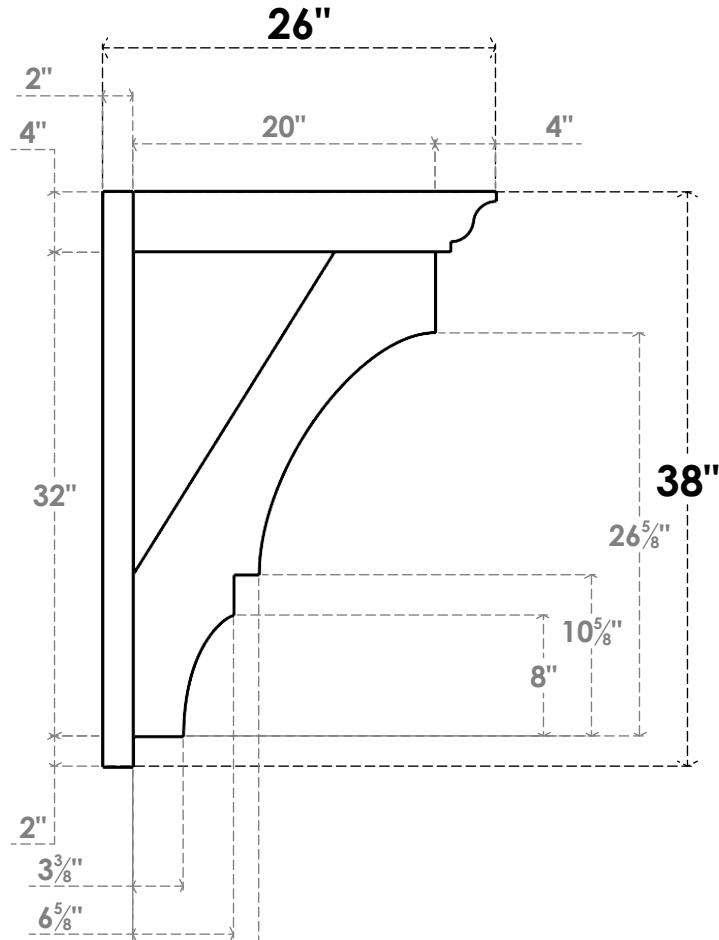

ITEM NUMBER: OUTUROC040X060X26000X38000X040X020X040BOA04RCPR

4"W TOP X 6"W BACK X 26"D X 38"H X 4"T TOP X 2"T BACK TIMBERTHANE ROUGH CEDAR BALBOA FAUX WOOD OPEN OUTLOOKER, TRADITIONAL TOP AND BLOCK BACK, 4"W CLOSED BRACE, PRIMED TAN

SIDE PROFILE

FRONT PROFILE

ISOMETRIC

EKENA MILLWORK
2300 WEST MAIN ST.
CLARKSVILLE, TX 75426
TOLL FREE: 866-607-0453
WWW.EKENAMILLWORK.COM

NOTES

1. INSTALLATION TO BE COMPLETED IN ACCORDANCE WITH MANUFACTURER'S SPECIFICATIONS.
2. DRAWING MAY NOT BE TO SCALE
3. THIS DRAWING IS INTENDED FOR DESIGN AND PLANNING PURPOSES ONLY.
4. ALL INFORMATION CONTAINED HEREIN WAS CURRENT AT THE TIME OF DEVELOPMENT BUT MUST BE REVIEWED AND APPROVED BY THE PRODUCT MANUFACTURER TO BE CONSIDERED ACCURATE.
5. TIMBERTHANE ARCHITECTURAL PRODUCTS ARE MADE FROM HIGH DENSITY URETHANE AND COME FACTORY PRIMED