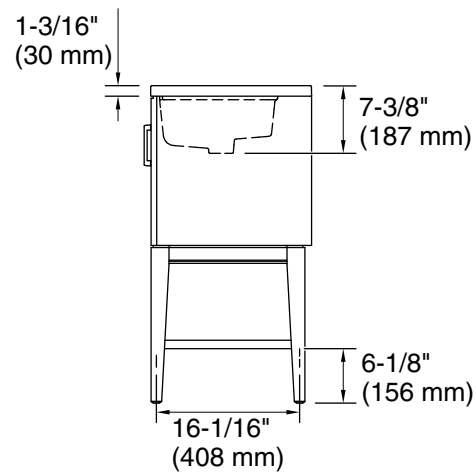

Features

- Three-way adjustable slow-close door hinges for easy cabinet access
- 18" (457 mm) cabinet interior provides ample storage space
- Finish-matched cabinet interior offers generous clearance for plumbing
- Customize your storage with optional accessories such as floor liners, drawer organizers, and perfectly sized containers (sold separately)

Color	Code	Description
-------	------	-------------

	0	White
	1WX	Slate Grey

Technical Information

All product dimensions are nominal.

Notes

Install this product according to the installation instructions.