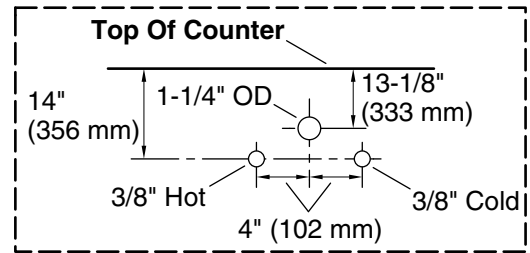

Color	Code	Description
-------	------	-------------

	0	White
	1WX	Slate Grey

Technical Information

All product dimensions are nominal.

Notes

Install this product according to the installation instructions.