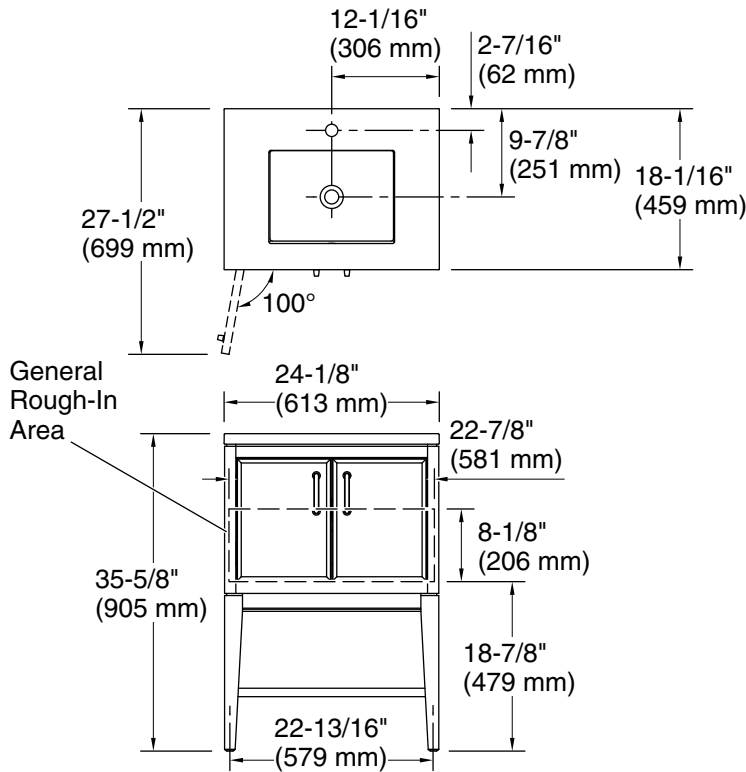

Features

- Three-way adjustable slow-close door hinges for easy cabinet access
- 18" (457 mm) cabinet interior provides ample storage space
- Finish-matched cabinet interior offers generous clearance for plumbing
- Customize your storage with optional accessories such as floor liners, drawer organizers, and perfectly sized containers (sold separately)

Color	Code	Description
-------	------	-------------

	0	White
	1WX	Slate Grey

Technical Information

All product dimensions are nominal.

Notes

Install this product according to the installation instructions.