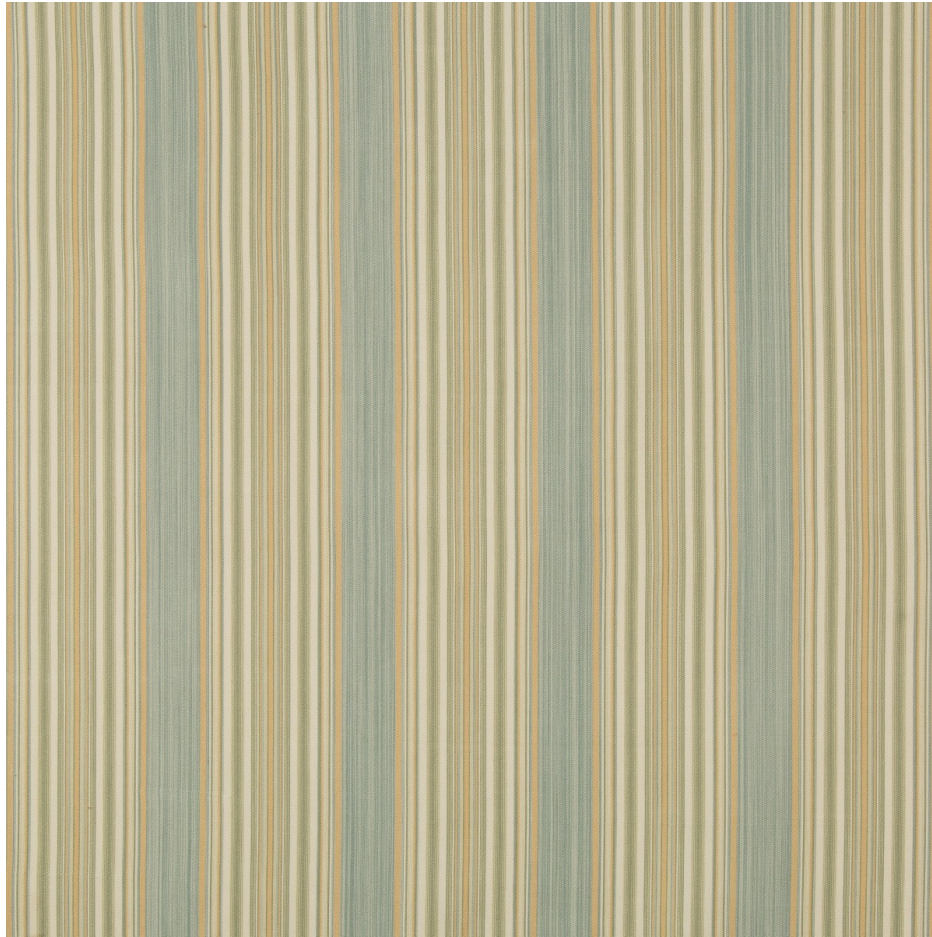

**Vyne Stripe - Mist**  
SKU: 2019103.133.0

**LEE JOFA**

SKU: **2019103.133.0**

Repeat UOM: **in in (0 cm)**

Brand: **Lee Jofa**

End Use: **Upholstery**

Width: **54.3 in (137.92 cm)**

Horizontal Repeat: **4.52 in (11.48 cm)**

Railroaded: **No**

Composition: **Cotton - 100%**