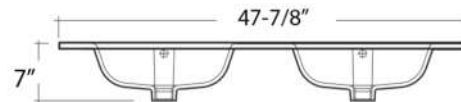

JOY 47-5/8" DROP-IN BASIN

Cat. No.
4-1941WH

Drain not included

W: 47-7/8"
D: 18-3/8"
H: 7"

Interior Dimensions:

Basin Interior: 16" x 10-1/2"
Basin Depth: 5"
Water depth to overflow: 3-1/4"
Faucet: 1-3/8"
Back of basin to center of faucet: 2-1/2"
Back of basin to center of drain: 8-3/8"

Features:

- ▶ Drop-in installation
- ▶ Made of Vitreous China
- ▶ RAK logo
- ▶ Available for 1 Hole
- ▶ Pre-drilled overflow
- ▶ Compatible with #57080, #5611, or #5600

Colors:

WH White

Meets or exceeds the following specifications: ASME A112.19.2 2018 and CSA B45.1-18 for ceramic plumbing fixtures.