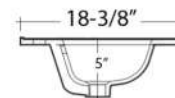

JOY 47-5/8" DROP-IN BASIN

Cat. No.
4-1941WH

Drain not included

W: 47-7/8"
D: 18-3/8"
H: 7"

Interior Dimensions:

Basin Interior: 16" x 10-1/2"
Basin Depth: 5"
Water depth to overflow: 3-1/4"
Faucet: 1-3/8"
Back of basin to center of faucet: 2-1/2"
Back of basin to center of drain: 8-3/8"

Features:

- ▶ Drop-in installation
- ▶ Made of Vitreous China
- ▶ RAK logo
- ▶ Available for 1 Hole
- ▶ Pre-drilled overflow
- ▶ Compatible with #57080, #5611, or #5600

Colors:

WH White

Meets or exceeds the following specifications: ASME A112.19.2 2018 and CSA B45.1-18 for ceramic plumbing fixtures.

Dimensions of fixture are nominal and may vary within the range of tolerances established by ANSI Standard A112.19.2-2018. Dimensions and specifications subject to change without notice.