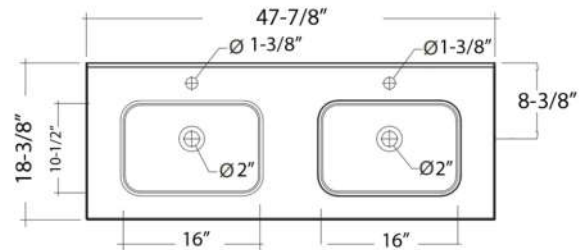

JOY 47-5/8" DROP-IN BASIN

Cat. No.
4-1941WH

Drain not included

W: 47-7/8"
D: 18-3/8"
H: 7"

Interior Dimensions:

Basin Interior: 16" x 10-1/2"
Basin Depth: 5"
Water depth to overflow: 3-1/4"
Faucet: 1-3/8"
Back of basin to center of faucet: 2-1/2"
Back of basin to center of drain: 8-3/8"

Features:

- ▶ Drop-in installation
- ▶ Made of Vitreous China
- ▶ RAK logo
- ▶ Available for 1 Hole
- ▶ Pre-drilled overflow
- ▶ Compatible with #57080, #5611, or #5600

Colors:

WH White

Meets or exceeds the following specifications: ASME A112.19.2 2018 and CSA B45.1-18 for ceramic plumbing fixtures.

Dimensions of fixture are nominal and may vary within the range of tolerances established by ANSI Standard A112.19.2-2018. Dimensions and specifications subject to change without notice.