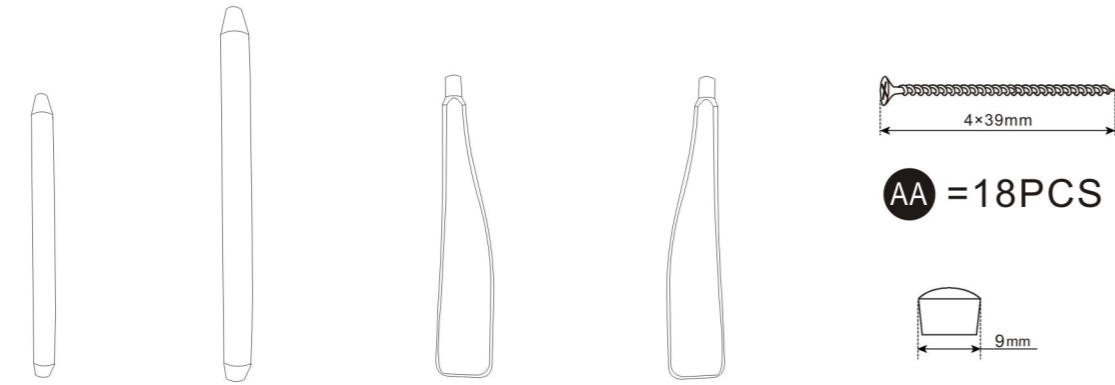

CAUTION-PLEASE READ

1. This chair is NOT RECOMMENDED FOR WEIGHT OF MORE THAN 80LBS.
2. Care should be taken to avoid tipping while seated.
3. This chair is designed for use on level ground only. Do not use on unlevel ground.
4. To avoid harm or injury - do not sit on arms.
5. PRODUCT IS FOR RESIDENTIAL USE ONLY-NOT MEANT FOR COMMERCIAL USE.

PACKAGE CONTENTS CONTENIDO DEL PAQUETE. CONTENU DE L'EMBALLAGE. CONTENIDO DEL PAQUETE

A=1PC B=1PC C=1PC D=2PC E=2PCS

F=1PC G=1PC H=1PC I=1PC

AA = 18PCS

BB = 14PCS

child's rocking chair
Assembly Instruction