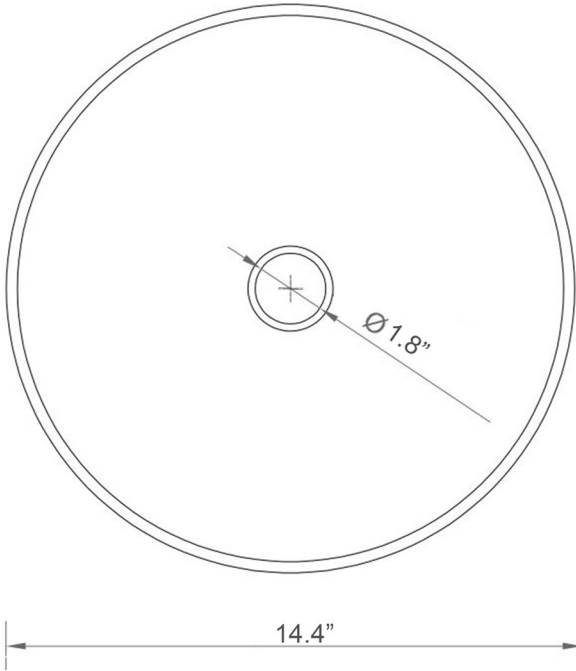

Related Items:

- WSBC | Push Waste Drain
- WSBC 53922 | Decorative Trap
- WSBC 5398 | Separation Ring (Optional)

Finishes:

 Clear

SKU# | Options:

- Emilie 731 CL | Clear

* WS Bath Collections reserves the right to revise dimensions or information on this sheet without notice

Collection |
Glamorous

Model |
Emilie 731 CL

Dimensions Metric

1 inch = 2.54 cm

1 inch = 25.4 mm

WS[®]
BATH
COLLECTIONS

1051 Lea Drive - Collegeville, PA 19426
Tel. 215 513 9400 - Fax 610 831 0215

www.ws bathcollections.com - info@ws bathcollections.com

Collection
Glamorous

Model |
Emilie 731 CL

Dimensions Metric
1 inch = 2.54 cm
1 inch = 25.4 mm

1051 Lea Drive - Collegeville, PA 19426
Tel. 215 513 9400 - Fax 610 831 0215
www.ws bathcollections.com - info@ws bathcollections.com

Bolts

Silicone (optional)

Collection
Glamorous

Model |
Emilie 731 CL

Dimensions Metric

1 inch = 2.54 cm
1 inch = 25.4 mm

WS[®]
BATH
COLLECTIONS

1051 Lea Drive - Collegeville, PA 19426
Tel. 215 513 9400 - Fax 610 831 0215