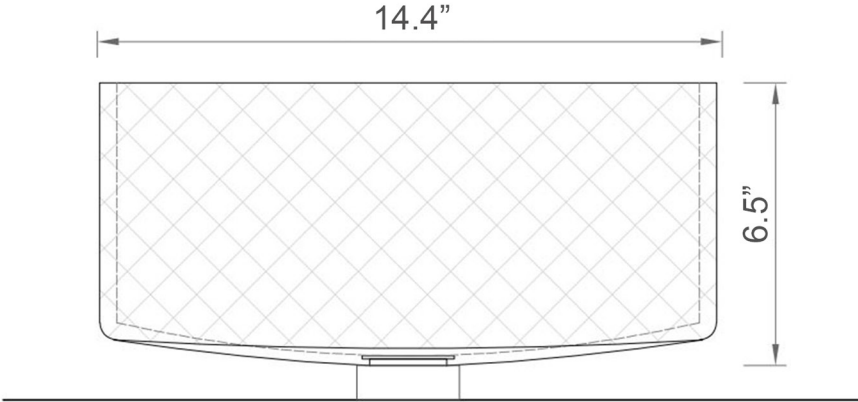

Collection |
Glamorous

Model |
Emilie 731 CL

Dimensions Metric

1 inch = 2.54 cm

1 inch = 25.4 mm

WS[®]
BATH
COLLECTIONS

1051 Lea Drive - Collegeville, PA 19426
Tel. 215 513 9400 - Fax 610 831 0215

www.ws bathcollections.com - info@ws bathcollections.com

Collection
Glamorous

Model |
Emilie 731 CL

Dimensions Metric
1 inch = 2.54 cm
1 inch = 25.4 mm

1051 Lea Drive - Collegeville, PA 19426
Tel. 215 513 9400 - Fax 610 831 0215
www.ws bathcollections.com - info@ws bathcollections.com

Bolts

Silicone (optional)

Collection
Glamorous

Model |
Emilie 731 CL

Dimensions Metric

1 inch = 2.54 cm
1 inch = 25.4 mm

WS[®]
BATH
COLLECTIONS

1051 Lea Drive - Collegeville, PA 19426
Tel. 215 513 9400 - Fax 610 831 0215