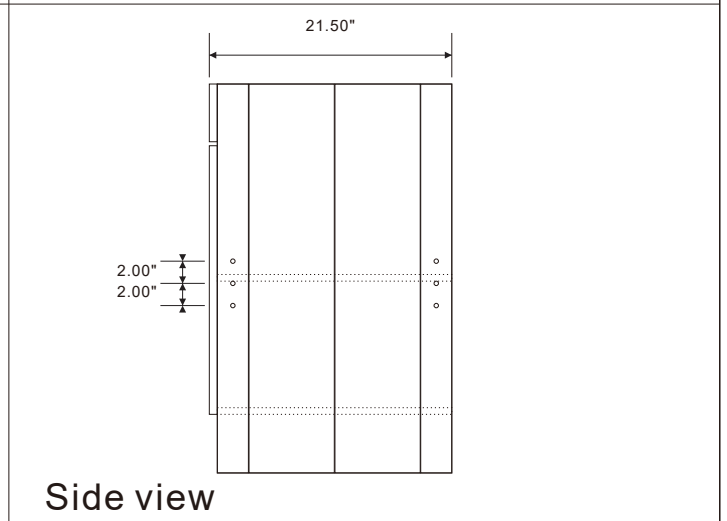

BELLATERRA HOME

Model: F30A

Cabinet only; Countertop & Backsplash sold separately

Top view

Front view

Back view

Side view

NOTE: SINK STYLE, SHAPE, FAUCET HOLES, CUTOUT ON TOP, VANITY MAY VARY FROM THE PICTURE ABOVE. INSTRUCTIONAL PURPOSE ONLY.