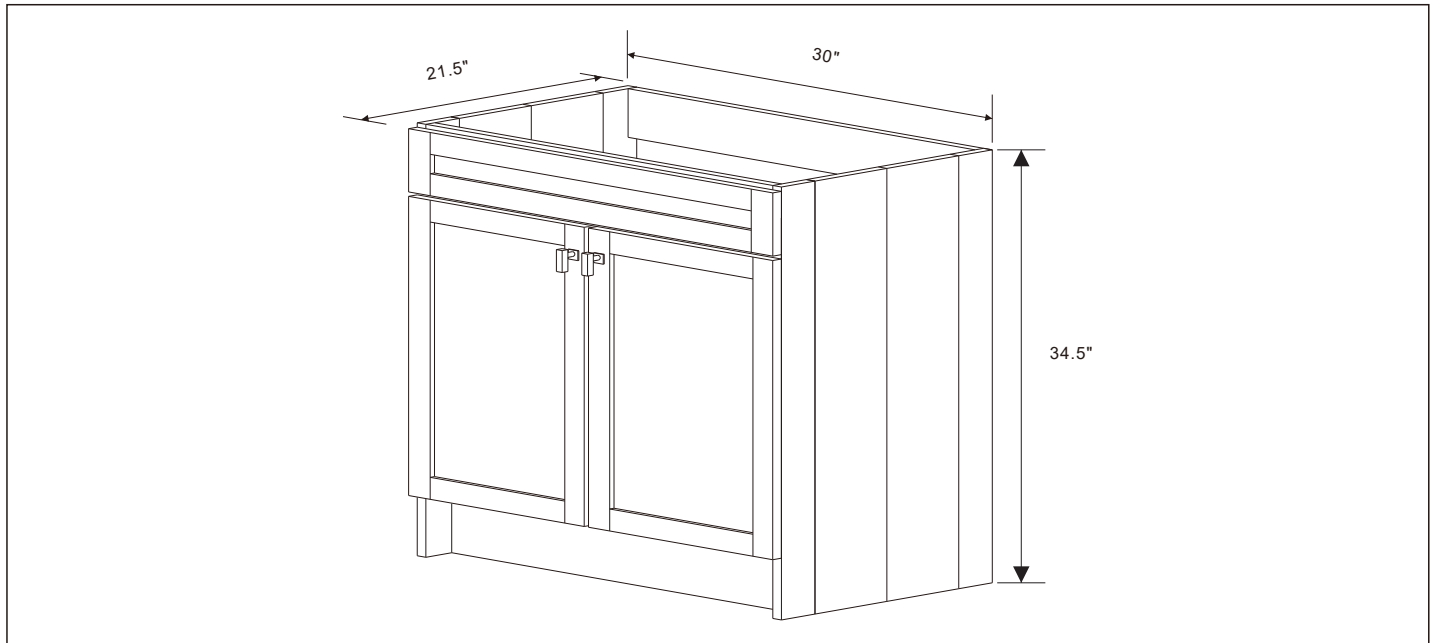

BELLATERRA HOME

Model: F30A

Cabinet only; Countertop & Backsplash sold separately

Top view

Front view

Back view

Side view

NOTE: SINK STYLE, SHAPE, FAUCET HOLES, CUTOUT ON TOP, VANITY MAY VARY FROM THE PICTURE ABOVE. INSTRUCTIONAL PURPOSE ONLY.