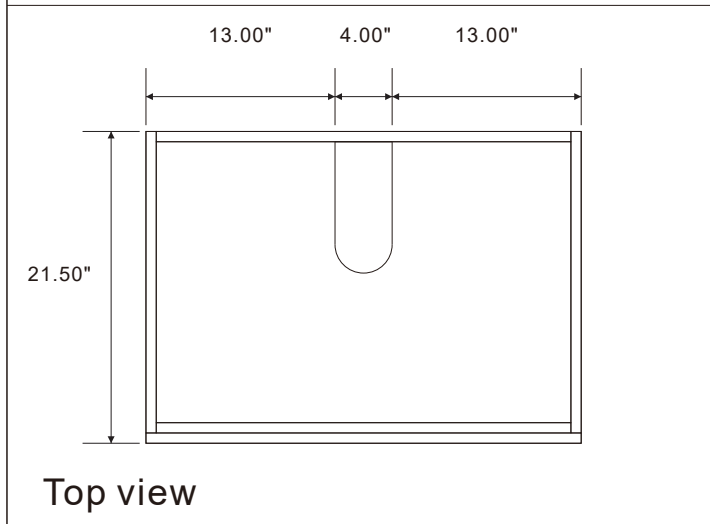

BELLATERRA HOME

Model: F30A

Cabinet only; Countertop & Backsplash sold separately

Top view

Front view

Back view

Side view

NOTE: SINK STYLE, SHAPE, FAUCET HOLES, CUTOUT ON TOP, VANITY MAY VARY FROM THE PICTURE ABOVE. INSTRUCTIONAL PURPOSE ONLY.