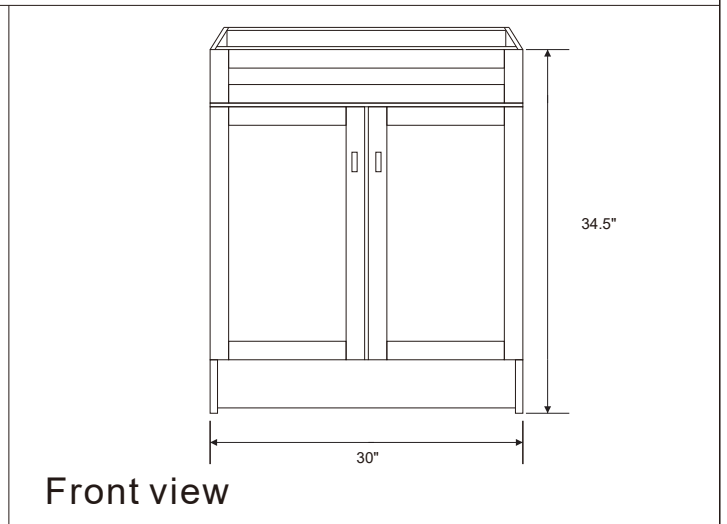

BELLATERRA HOME

Model: F30A

Cabinet only; Countertop & Backsplash sold separately

Top view

Front view

Back view

Side view

NOTE: SINK STYLE, SHAPE, FAUCET HOLES, CUTOUT ON TOP, VANITY MAY VARY FROM THE PICTURE ABOVE. INSTRUCTIONAL PURPOSE ONLY.