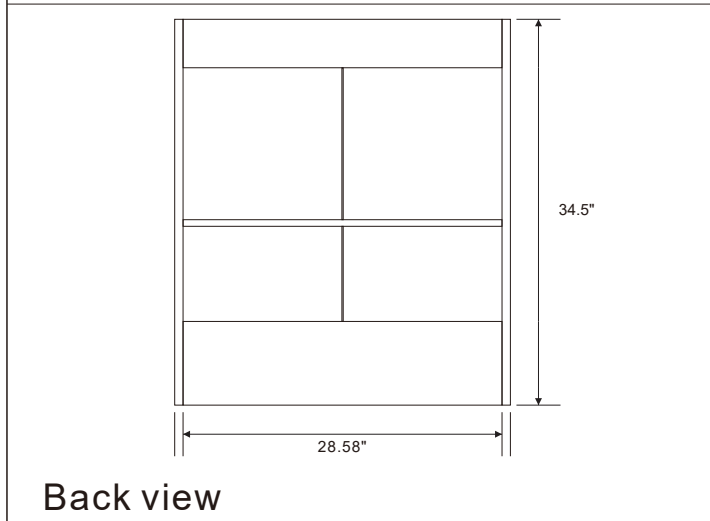

BELLATERRA HOME

Model: F30A

Cabinet only; Countertop & Backsplash sold separately

Top view

Front view

Back view

Side view

NOTE: SINK STYLE, SHAPE, FAUCET HOLES, CUTOUT ON TOP, VANITY MAY VARY FROM THE PICTURE ABOVE. INSTRUCTIONAL PURPOSE ONLY.