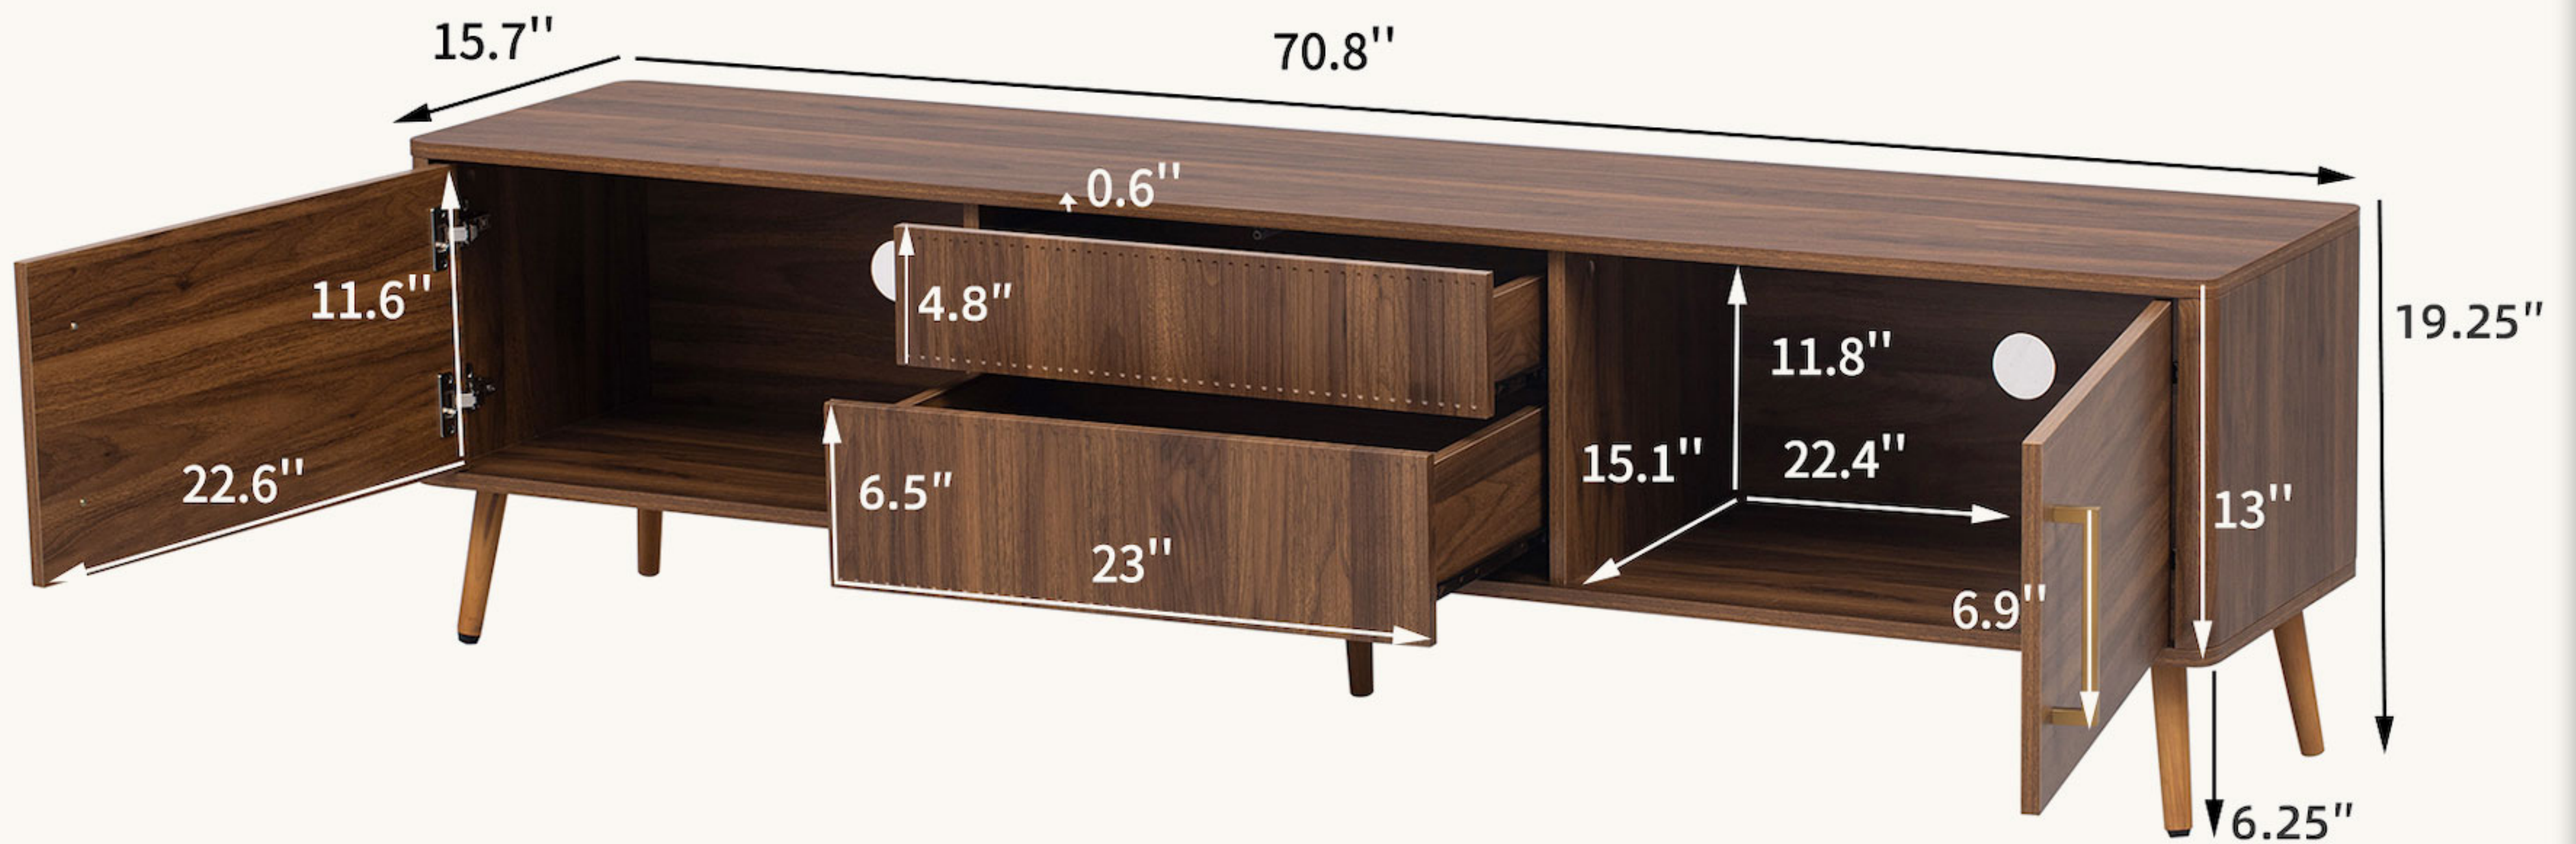

Dimensional Details

Product Dimensions

- Length (in.) :70.80
- Width (in.) :15.70
- Height (in.) :18.90
- Weight (lbs.):78.92

Package Size

- Length (in.) :77.75
- Width (in.) :19.50
- Height (in.) :5.25
- Weight (lbs.):86.20