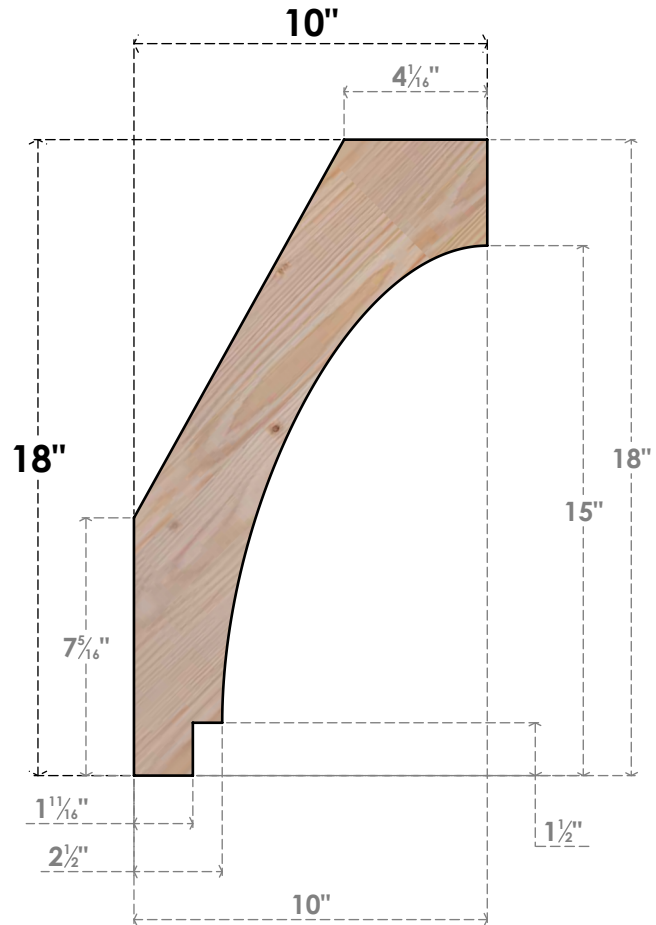

BRC06X10X18IMP00SDF

5 1/2"W X 10"D X 18"H IMPERIAL SMOOTH BRACE, DOUGLAS FIR

SIDE

FRONT

EKENA MILLWORK
 2300 WEST MAIN ST.
 CLARKSVILLE, TX 75426
 TOLL FREE: 866-607-0453
 WWW.EKENAMILLWORK.COM

NOTES

1. INSTALLATION TO BE COMPLETED IN ACCORDANCE WITH MANUFACTURER'S SPECIFICATIONS.
2. DRAWING MAY NOT BE TO SCALE
3. THIS DRAWING IS INTENDED FOR DESIGN AND PLANNING PURPOSES ONLY.
4. ALL INFORMATION CONTAINED HEREIN WAS CURRENT AT THE TIME OF DEVELOPMENT BUT MUST BE REVIEWED AND APPROVED BY THE PRODUCT MANUFACTURER TO BE CONSIDERED ACCURATE.
5. PRODUCTS ARE NOT KILN DRIED. THIS ITEM IS UNIQUE AND WILL CONTAIN THE NATURAL VARIATIONS THAT THE WOOD SPECIES OFFERS. THIS MAY RESULT IN VARIATIONS UP TO 1/4"