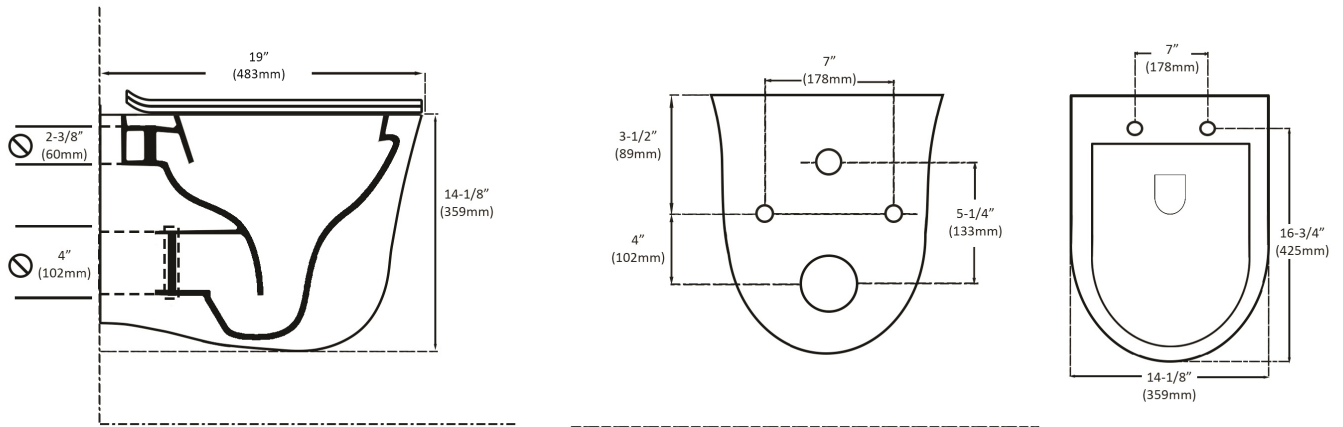

C-5510

CERAMIC FINISHES:

White .01

PRODUCT FEATURES

- Vitreous china wallhung Rimless toilet bowl
- European elongated bowl
- MicroGlaze antimicrobial, stain-resistant glaze
- Fully concealed mounting system - easy to install
- Average water consumption: 1.28gpf
- 1.6 / 0.8 dual-flush capable
- Includes Duroplast Silent Close, quick-release seat and cover
- Compatible with Geberit, Viega and other in-wall carriers (not included)
- Limited lifetime warranty on ceramic

MODEL NUMBERS

DESCRIPTION	FINISH	MODEL NO.
Wallhung Toilet Bowl European elongated bowl Includes Silent Close, Quick-Release Seat	White	C-5510.01

HARDWARE & REPLACEMENT PARTS

Seat	S-2111.01	Seat Bolt Assembly	SB-2111.01 (includes White caps)
------	-----------	--------------------	----------------------------------

SPECIFICATIONS

IMPORTANT: Dimensions are nominal and may vary within the range of tolerance per NSI Standard A112.19.2. These measurements are subject to change. No responsibility is assumed for use of superseded or voided pages.