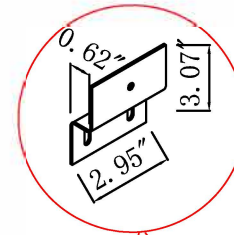

Top view

Length: 7"

Metal bracket

Front view

Side view

Back view

Parts Number	Picture	Description	QTY	Diagram Number
P-VF42024CG-DR1		Left Door (Concrete Grey)	1	DR1
P-VF42024CG-DR2		Right Door (Concrete Grey)	1	DR2
P-VF42024CG-SHF		Wood Shelf (Concrete Grey)	1	SHF
P-VF420-LEG		Metal Base (Set of 2) (Matte black) Screw: M4*0.47" (Set of 12)	1	LEG
TP-VF41024WH		White resin basin	1	TP-VF41024WH
PL4-178MB-2PK		Handle Matte black (Set of 2) 7" (178mm) Door Knob Screws (4) M4*0.71" (18mm)	1	PL4-178MB-2PK
Hinge-YF207-2PK		Hinge (Set of 2) Screw: T4*0.55" (Set of 12) (Nickel)	2	Hinge-YF207-2PK
MB-YF8004-2PK		Metal Bracket White (Set of 2) Screw T4*0.55" (Set of 2) Screw T4*1.77" (Set of 4)	1	MB-YF8004-2PK