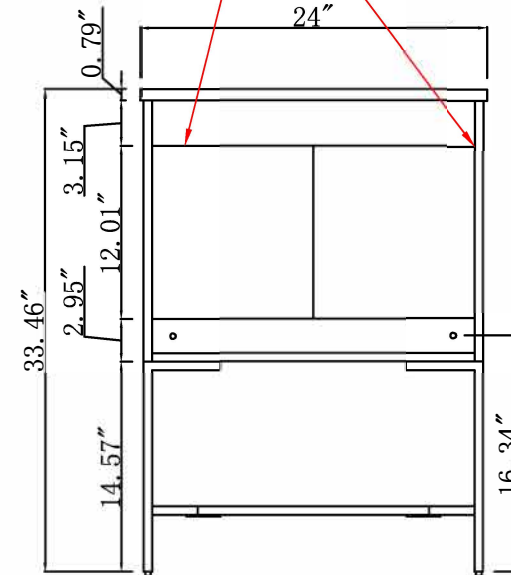

Top view

Length: 7"

Metal bracket

Front view

Side view

Back view

Parts Number	Picture	Description	QTY	Diagram Number
P-VF42024CG-DR1		Left Door (Concrete Grey)	1	DR1
P-VF42024CG-DR2		Right Door (Concrete Grey)	1	DR2
P-VF42024CG-SHF		Wood Shelf (Concrete Grey)	1	SHF
P-VF420-LEG		Metal Base (Set of 2) (Matte black) Screw: M4*0.47" (Set of 12)	1	LEG
TP-VF41024WH		White resin basin	1	TP-VF41024WH
PL4-178MB-2PK		Handle Matte black (Set of 2) 7" (178mm) Door Knob Screws (4) M4*0.71" (18mm)	1	PL4-178MB-2PK
Hinge-YF207-2PK		Hinge (Set of 2) Screw: T4*0.55" (Set of 12) (Nickel)	2	Hinge-YF207-2PK
MB-YF8004-2PK		Metal Bracket White (Set of 2) Screw T4*0.55" (Set of 2) Screw T4*1.77" (Set of 4)	1	MB-YF8004-2PK