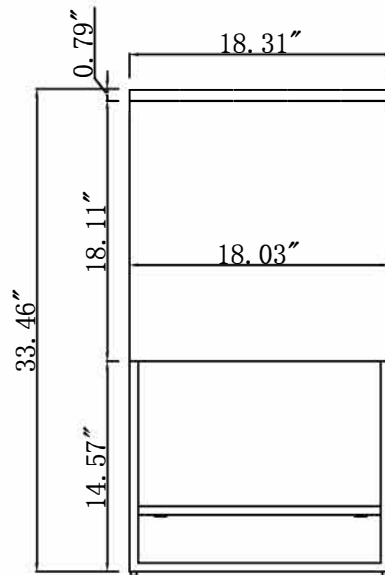

Top view

Length: 7"

Metal bracket

Front view

Side view

Back view

Parts Number	Picture	Description	QTY	Diagram Number
P-VF42024CG-DR1		Left Door (Concrete Grey)	1	DR1
P-VF42024CG-DR2		Right Door (Concrete Grey)	1	DR2
P-VF42024CG-SHF		Wood Shelf (Concrete Grey)	1	SHF
P-VF420-LEG		Metal Base (Set of 2) (Matte black) Screw: M4*0.47" (Set of 12)	1	LEG
TP-VF41024WH		White resin basin	1	TP-VF41024WH
PL4-178MB-2PK		Handle Matte black (Set of 2) 7" (178mm) Door Knob Screws (4) M4*0.71" (18mm)	1	PL4-178MB-2PK
Hinge-YF207-2PK		Hinge (Set of 2) Screw: T4*0.55" (Set of 12) (Nickel)	2	Hinge-YF207-2PK
MB-YF8004-2PK		Metal Bracket White (Set of 2) Screw T4*0.55" (Set of 2) Screw T4*1.77" (Set of 4)	1	MB-YF8004-2PK