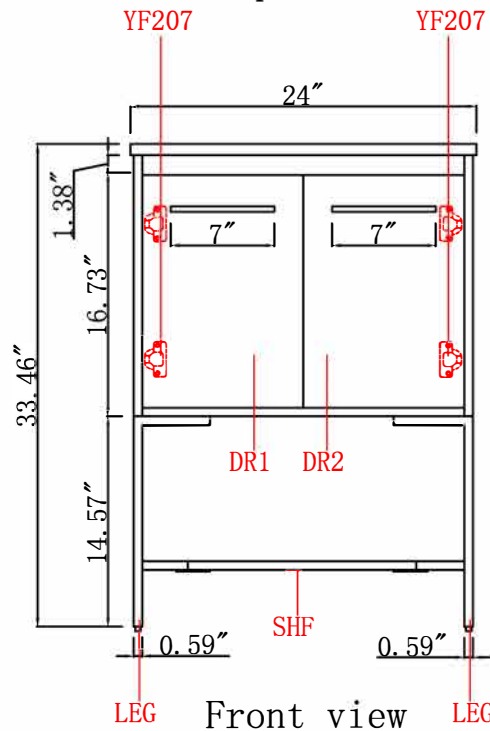

Top view

Length: 7"

Metal bracket

Front view

Side view

Back view

Parts Number	Picture	Description	QTY	Diagram Number
P-VF42024CG-DR1		Left Door (Concrete Grey)	1	DR1
P-VF42024CG-DR2		Right Door (Concrete Grey)	1	DR2
P-VF42024CG-SHF		Wood Shelf (Concrete Grey)	1	SHF
P-VF420-LEG		Metal Base (Set of 2) (Matte black) Screw: M4*0.47" (Set of 12)	1	LEG
TP-VF41024WH		White resin basin	1	TP-VF41024WH
PL4-178MB-2PK		Handle Matte black (Set of 2) 7" (178mm) Door Knob Screws (4) M4*0.71" (18mm)	1	PL4-178MB-2PK
Hinge-YF207-2PK		Hinge (Set of 2) Screw: T4*0.55" (Set of 12) (Nickel)	2	Hinge-YF207-2PK
MB-YF8004-2PK		Metal Bracket White (Set of 2) Screw T4*0.55" (Set of 2) Screw T4*1.77" (Set of 4)	1	MB-YF8004-2PK