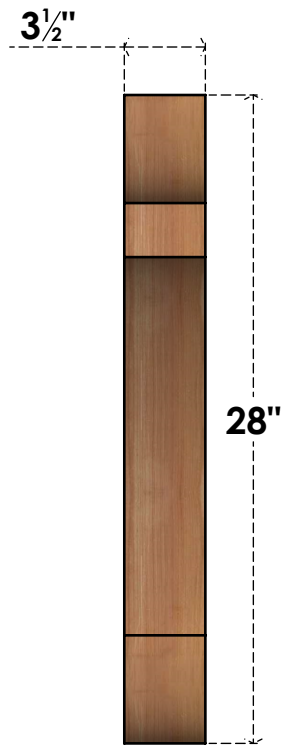

# BRC04X28X28OLY00SWR

3 1/2"W X 28"D X 28"H OLYMPIC SMOOTH BRACE, WESTERN RED CEDAR

**SIDE**

**FRONT**

EKENA MILLWORK  
 2300 WEST MAIN ST.  
 CLARKSVILLE, TX 75426  
 TOLL FREE: 866-607-0453  
 WWW.EKENAMILLWORK.COM

**NOTES**

1. INSTALLATION TO BE COMPLETED IN ACCORDANCE WITH MANUFACTURER'S SPECIFICATIONS.
2. DRAWING MAY NOT BE TO SCALE
3. THIS DRAWING IS INTENDED FOR DESIGN AND PLANNING PURPOSES ONLY.
4. ALL INFORMATION CONTAINED HEREIN WAS CURRENT AT THE TIME OF DEVELOPMENT BUT MUST BE REVIEWED AND APPROVED BY THE PRODUCT MANUFACTURER TO BE CONSIDERED ACCURATE.
5. PRODUCTS ARE NOT KILN DRIED. THIS ITEM IS UNIQUE AND WILL CONTAIN THE NATURAL VARIATIONS THAT THE WOOD SPECIES OFFERS. THIS MAY RESULT IN VARIATIONS UP TO 1/4"