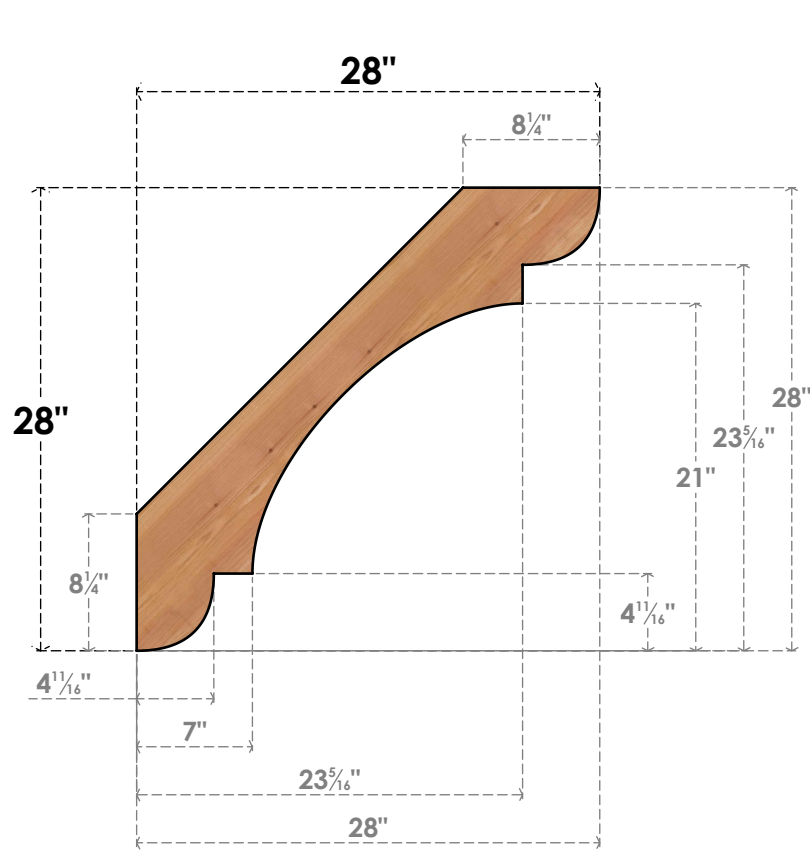

# BRC04X28X28OLY00SWR

3 1/2"W X 28"D X 28"H OLYMPIC SMOOTH BRACE, WESTERN RED CEDAR

**SIDE**

**FRONT**

EKENA MILLWORK  
 2300 WEST MAIN ST.  
 CLARKSVILLE, TX 75426  
 TOLL FREE: 866-607-0453  
 WWW.EKENAMILLWORK.COM

**NOTES**

1. INSTALLATION TO BE COMPLETED IN ACCORDANCE WITH MANUFACTURER'S SPECIFICATIONS.
2. DRAWING MAY NOT BE TO SCALE
3. THIS DRAWING IS INTENDED FOR DESIGN AND PLANNING PURPOSES ONLY.
4. ALL INFORMATION CONTAINED HEREIN WAS CURRENT AT THE TIME OF DEVELOPMENT BUT MUST BE REVIEWED AND APPROVED BY THE PRODUCT MANUFACTURER TO BE CONSIDERED ACCURATE.
5. PRODUCTS ARE NOT KILN DRIED. THIS ITEM IS UNIQUE AND WILL CONTAIN THE NATURAL VARIATIONS THAT THE WOOD SPECIES OFFERS. THIS MAY RESULT IN VARIATIONS UP TO 1/4"