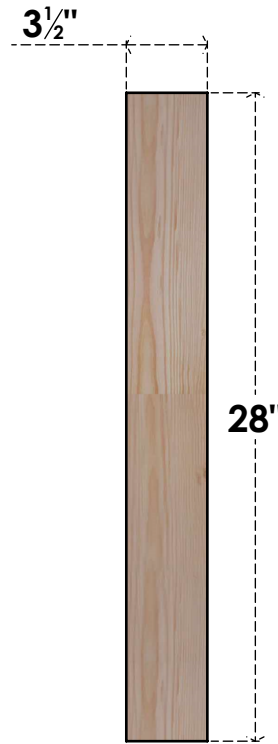

# BRC04X20X28TRA00SDF

3 1/2"W X 20"D X 28"H TRADITIONAL SMOOTH BRACE, DOUGLAS FIR

**SIDE**

**FRONT**

EKENA MILLWORK  
2300 WEST MAIN ST.  
CLARKSVILLE, TX 75426  
TOLL FREE: 866-607-0453  
WWW.EKENAMILLWORK.COM

#### NOTES

1. INSTALLATION TO BE COMPLETED IN ACCORDANCE WITH MANUFACTURER'S SPECIFICATIONS.
2. DRAWING MAY NOT BE TO SCALE
3. THIS DRAWING IS INTENDED FOR DESIGN AND PLANNING PURPOSES ONLY.
4. ALL INFORMATION CONTAINED HEREIN WAS CURRENT AT THE TIME OF DEVELOPMENT BUT MUST BE REVIEWED AND APPROVED BY THE PRODUCT MANUFACTURER TO BE CONSIDERED ACCURATE.
5. PRODUCTS ARE NOT KILN DRIED. THIS ITEM IS UNIQUE AND WILL CONTAIN THE NATURAL VARIATIONS THAT THE WOOD SPECIES OFFERS. THIS MAY RESULT IN VARIATIONS UP TO 1/4"