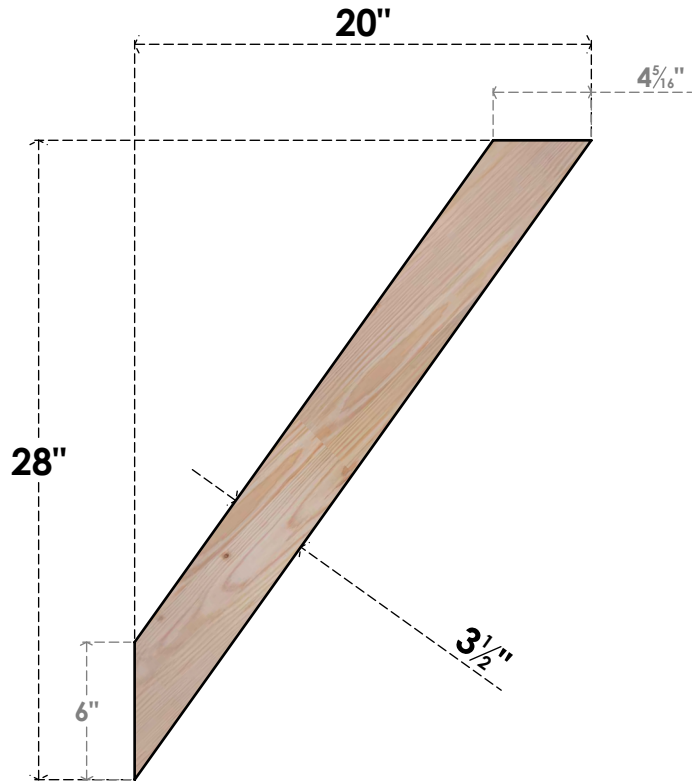

# BRC04X20X28TRA00SDF

3 1/2"W X 20"D X 28"H TRADITIONAL SMOOTH BRACE, DOUGLAS FIR

**SIDE**

**FRONT**

EKENA MILLWORK  
2300 WEST MAIN ST.  
CLARKSVILLE, TX 75426  
TOLL FREE: 866-607-0453  
WWW.EKENAMILLWORK.COM