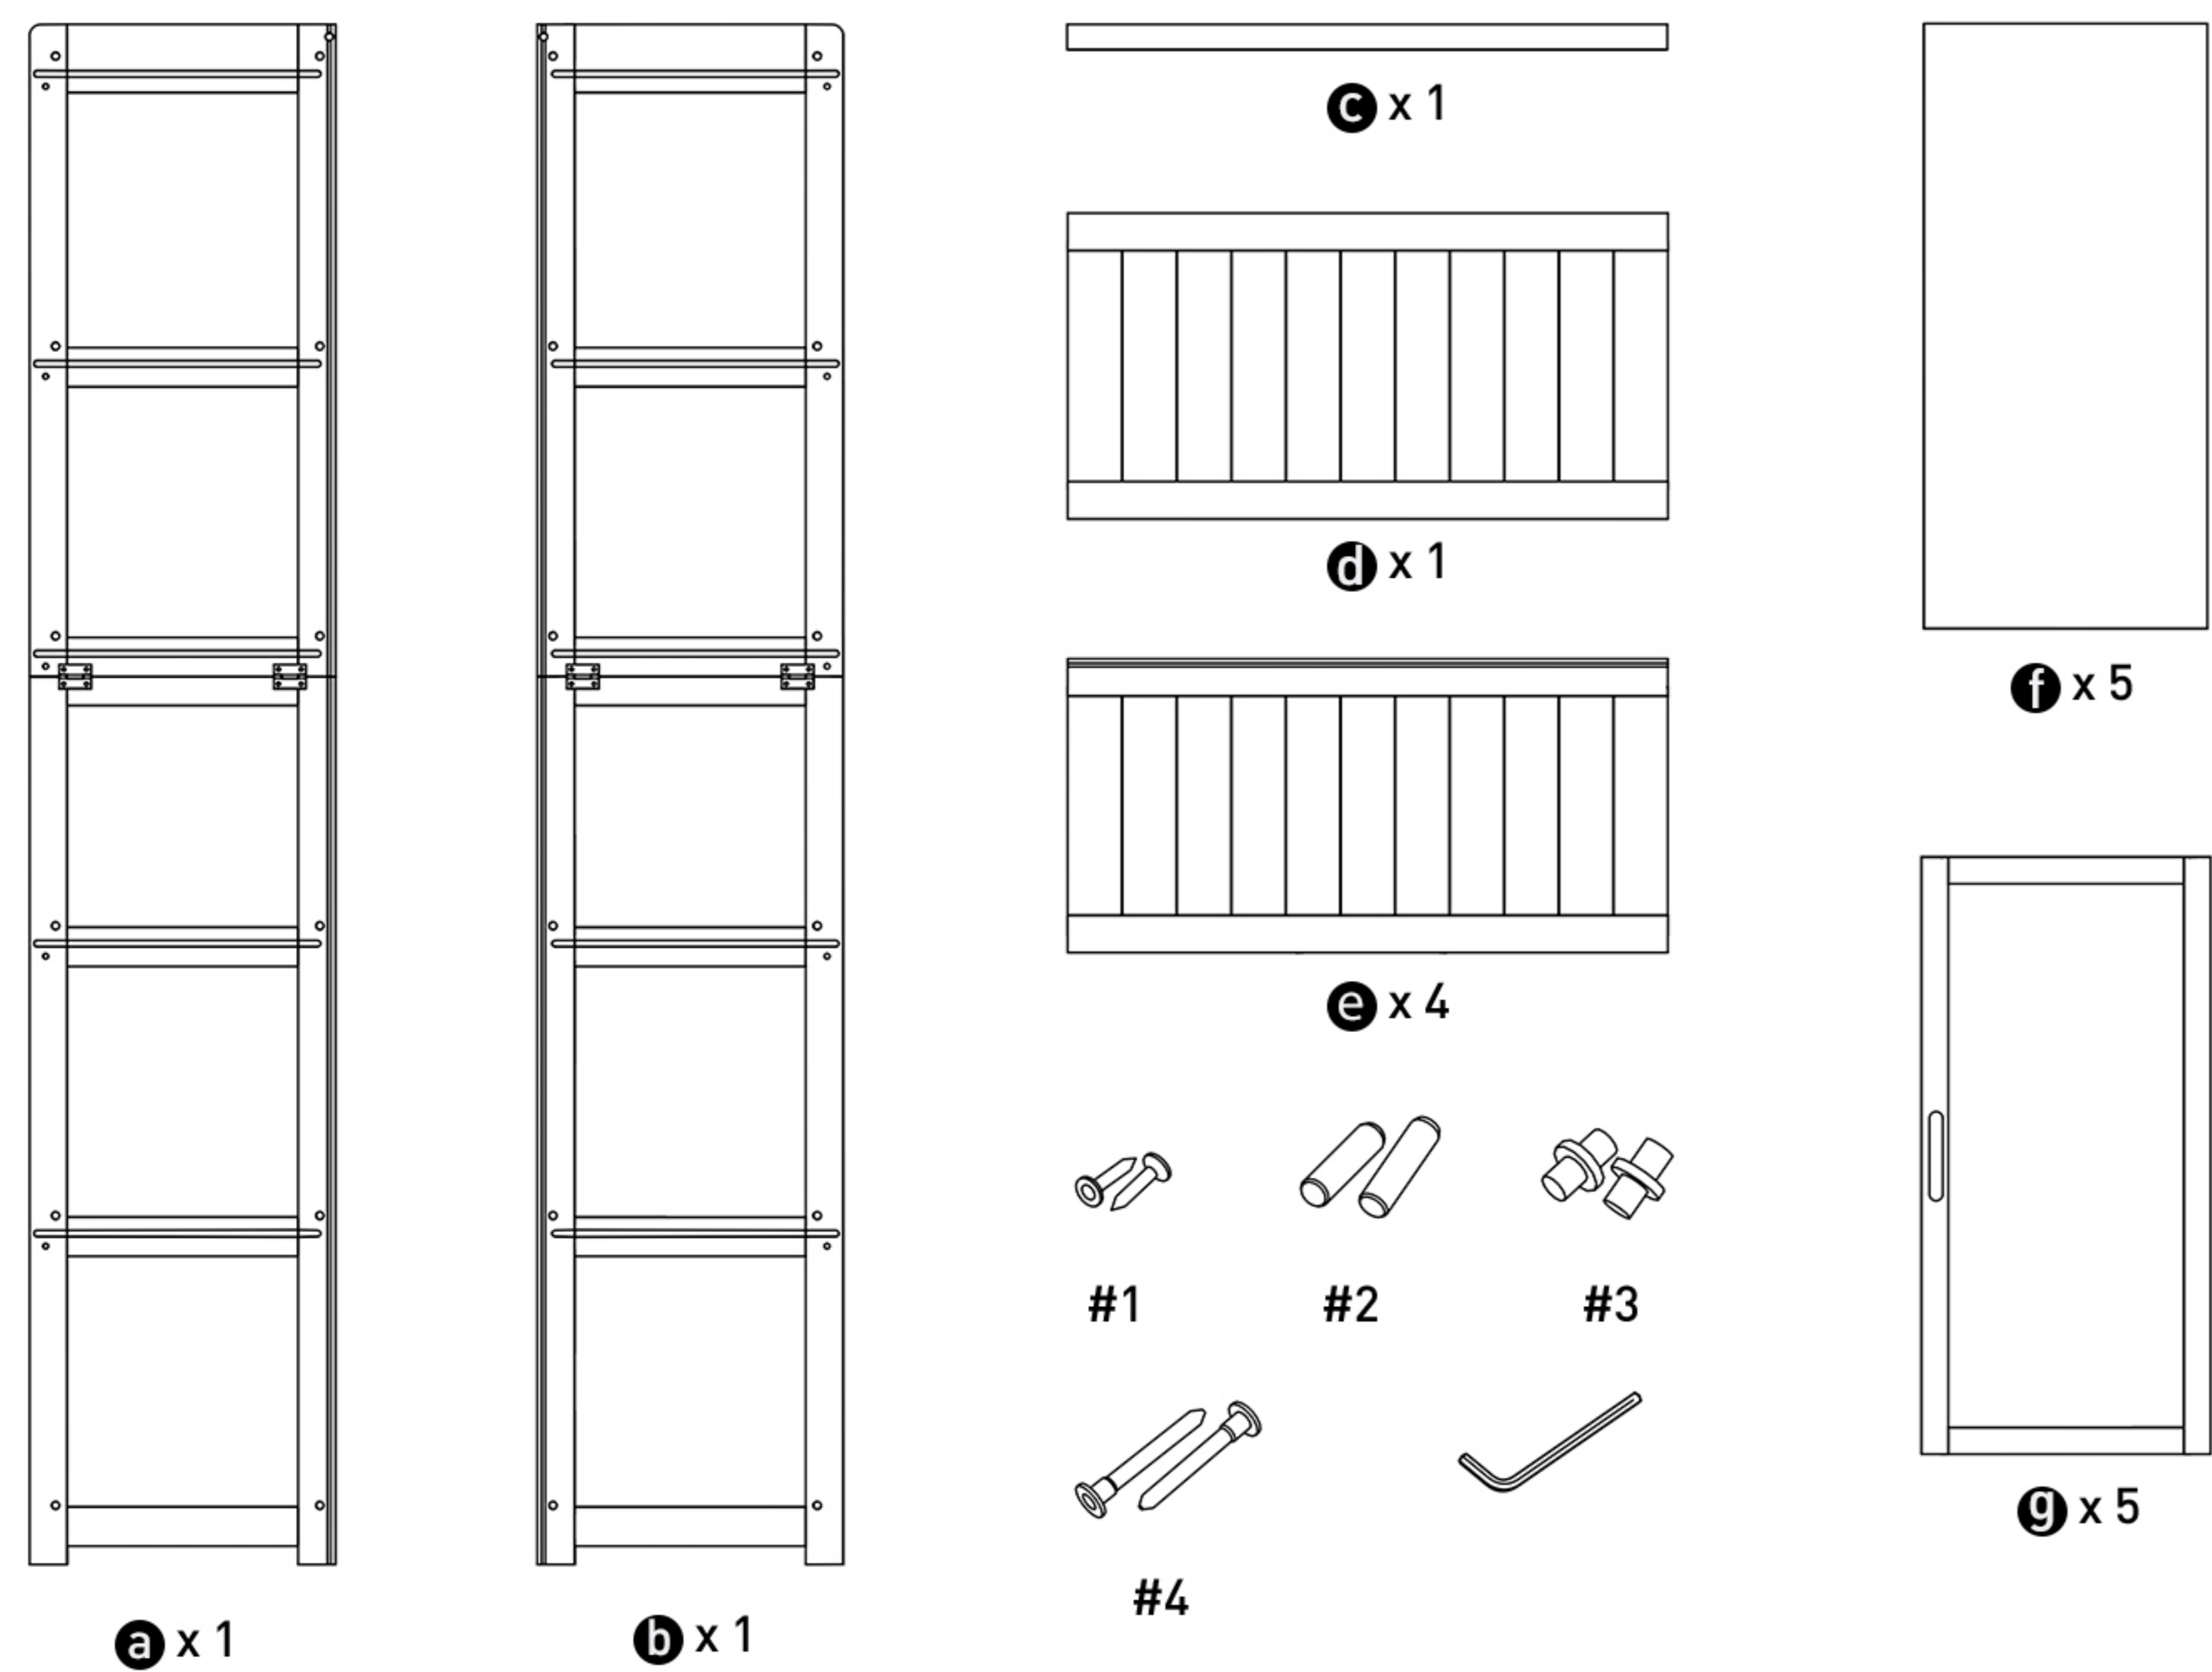

HARDWARE

ATTENTION

- ① Please always read and adhere to the assembly, maintenance, and operating instructions.
- ② Do not discard any packaging until you have verified that all parts and the fittings packet are present.
- ③ Keep children away during assembly, as this item contains small parts that could be a choking hazard.
- ④ Gently wipe the frame with water only. Do not use bleach, acids, or other solvents.
- ⑤ Check all hardware before assembly. Using incorrect parts may cause damage.

Scan the QR code to view the assembly video.

FINISHED PRODUCT

ASSEMBLY INSTRUCTIONS

DSC-003-T5-27-NT-T2