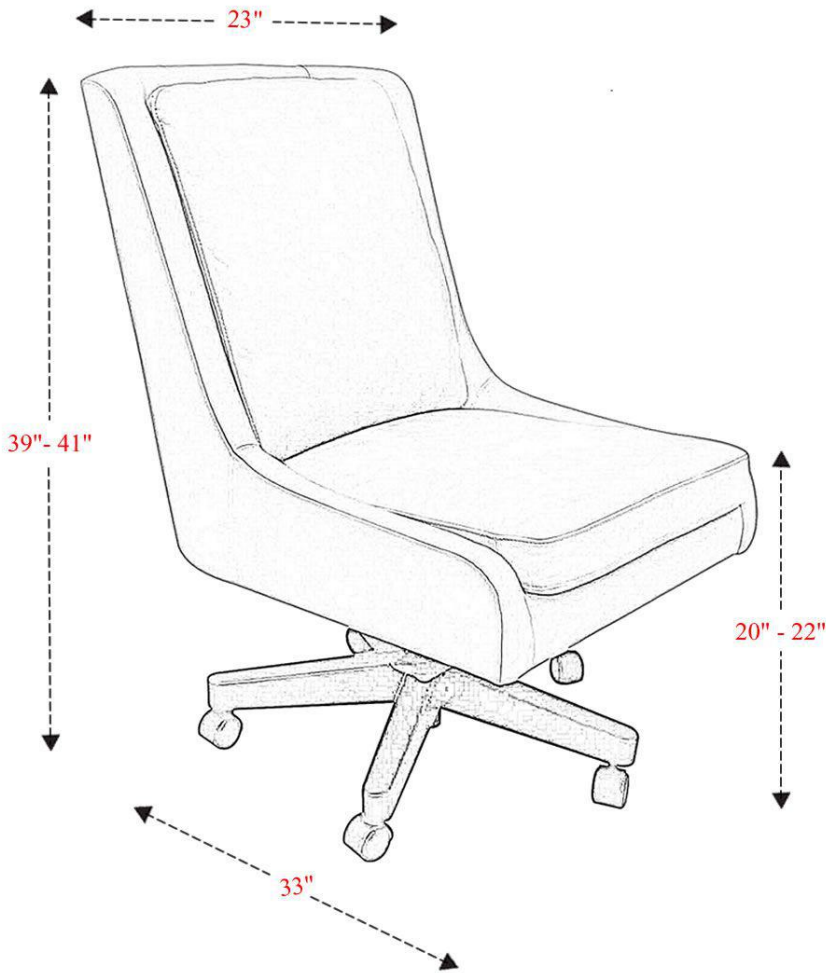

Leather Desk Chair

Seat Width	19.5"
Seat Depth	19.5"
Seat Minimum Height	20"
Seat Maximum Height	22"
Seat Height Range	2"

Overall Dimensions	23" x 33" x 41"
Overall Width	23"
Overall Depth	33"
Overall Height	41"
Overall Weight	66 lbs
Chair Minimum Height	39"
Chair Maximum Height	41"
Chair Height Range	2"
Back Width	18.5"
Back Depth	9"
Back Height	21"
Width of Wheel	1.5"
From Base to Leg (from cylinder diameter outward)	12"

Carton Dimensions: 35.5"W x 34.75"D x 28.75"H